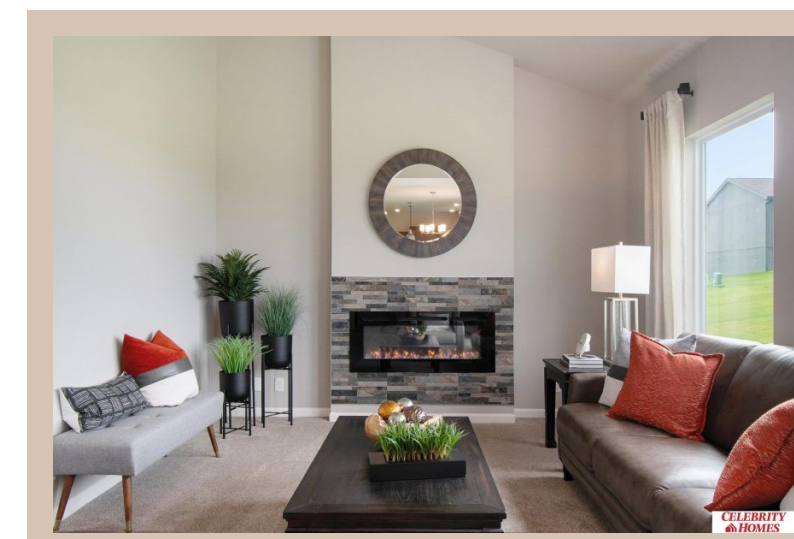

4806 Sheridan Road, Papillion, Ne 68133

Details

Price : 362683

Style : 2 Story

Floorplan : Rocklin

Communities : Lions Gate

Bedrooms : 3

Baths : 3

Sq Footage : 1588

Included : Welcome to The Rocklin by Celebrity Homes.

This New Home is designed to surprise! Raised ceilings on the main floor offer a spacious feel to an already smartly designed home which includes a Home Study, an Eat In Kitchen which opens to a Dining Area and Gathering Room. While in the Gathering Room enjoy your Electric Linear Fireplace. The Owner's Suite is appointed with a walk-in closet, ¾ Privacy Bath Design with a Dual Vanity. Features of this 3 Bedroom, 3 Bath Home Include: 2 Car Garage with a Garage Door Opener, Refrigerator, Washer/Dryer Package, Quartz Countertops, Luxury Vinyl Panel Flooring (LVP) Package, Sprinkler System, Extended 2-10 Warranty Program, ¾ Bath Rough-In, Professionally Installed Blinds, and that's just the start! (Pictures of Model Home) Price may reflect promotional discounts, if applicable

Estimate Completion : 60 Days

School District : Bellevue

Directions : From Capehart Rd & South 48th Street, head south on South 48th Street. Travel to Helwig Ave. Head west into Lions Gate. Visit model homes at Schram 108 (108th & Schram Rd) for access to homes and Community Map