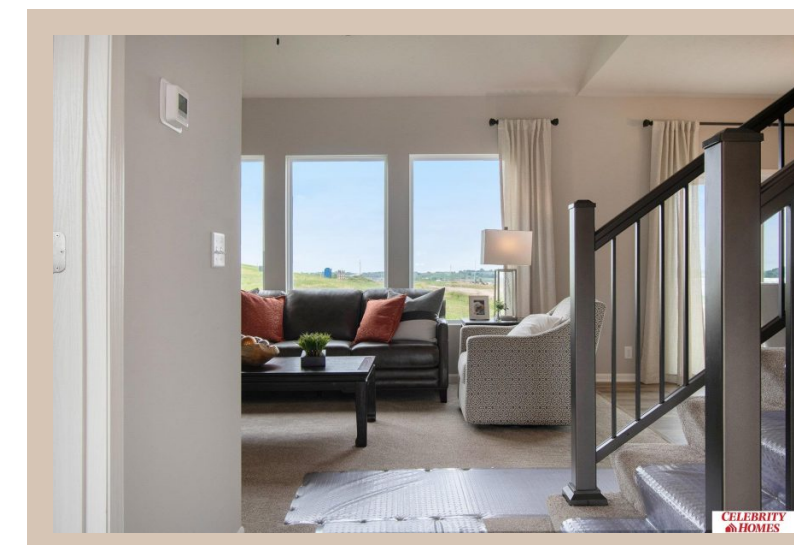

4806 Sheridan Road, Papillion, Ne 68133

Details

Price : 362683

Style : 2 Story

Floorplan : Rocklin

Communities : Lions Gate

Bedrooms : 3

Baths : 3

Sq Footage : 1588

Included : Welcome to The Rocklin by Celebrity Homes.

This New Home is designed to surprise! Raised ceilings on the main floor offer a spacious feel to an already smartly designed home which includes a Home Study, an Eat In Kitchen which opens to a Dining Area and Gathering Room. While in the Gathering Room enjoy your Electric Linear Fireplace. The Owner's Suite is appointed with a walk-in closet, ¾ Privacy Bath Design with a Dual Vanity. Features of this 3 Bedroom, 3 Bath Home Include: 2 Car Garage with a Garage Door Opener, Refrigerator, Washer/Dryer Package, Quartz Countertops, Luxury Vinyl Panel Flooring (LVP) Package, Sprinkler System, Extended 2-10 Warranty Program, ¾ Bath Rough-In, Professionally Installed Blinds, and that's just the start! (Pictures of Model Home) Price may reflect promotional discounts, if applicable

Estimate Completion : 60 Days

School District : Bellevue

Directions : From Capehart Rd & South 48th Street, head south on South 48th Street. Travel to Helwig Ave. Head west into Lions Gate. Visit model homes at Schram 108 (108th & Schram Rd) for access to homes and Community Map