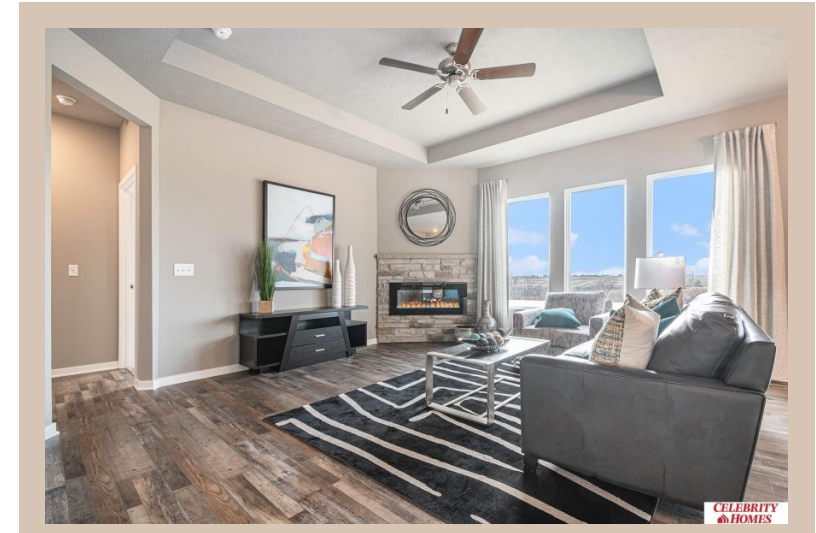

16914 Nebraska Avenue, Omaha, Ne 68116

Details

Price : 411900

Style : 1.0 Story/Ranch

Floorplan : Cambridge

Communities : Lakeview 168

Bedrooms : 3

Baths : 2

Sq Footage : 1626

Included : The Cambridge by Celebrity Homes. Beginning with a covered front porch, this ranch design is welcoming as soon as you walk up. And it gets even better when you enter! The Eat-In Island Kitchen boasts of not only space but even an oversized window at the kitchen sink. (nice touch). The tucked away Drop Area leading to the garage is an added bonus. The Gathering Room has an Electric Linear Fireplace glowing a flame and blowing warm air. The Owner's Suite is appointed with a walk-in closet, ¾ Privacy Bath Design with a Dual Vanity. Features of this 3 Bedroom, 2 Bath Home Include: 3 Car Garage with a Garage Door Opener, Refrigerator, Washer/Dryer Package, Quartz Countertops, Luxury Vinyl Panel Flooring (LVP) Package, Sprinkler System, Extended 2-10 Warranty Program, ¾ Bath Rough-In, Professionally Installed Blinds, and that's just the start! (Pictures of Model Home) Price may reflect promotional discounts, if applicable

Estimate Completion : 90 Days

School District : Bennington

Directions : From 168th & Ida St, Head South to Reddick.

Turn right (West) into community. Visit Model homes for access to homes and Community Map.