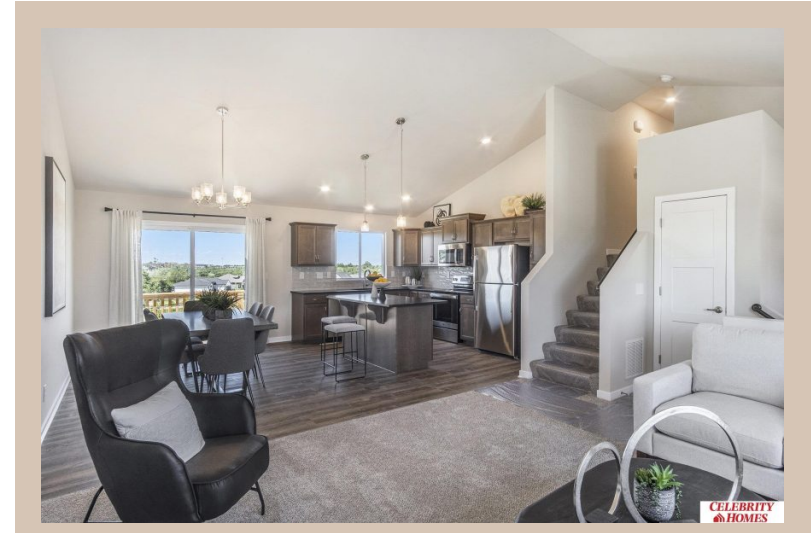

14615 S 18 Street, Bellevue, Ne 68123

Details

Price : 341400

Style : Multi-Level

Floorplan : Carlton

Communities : Hyda Hills 2

Bedrooms : 3

Baths : 2

Sq Footage : 1732

Included : Welcome to The Carlton by Celebrity Homes.

An Open Foyer welcomes you to this truly Spacious Design. Once on the main floor, the Gathering Room is sure to impress with its' high ceilings and Electric Linear Fireplace. An Eat-In Island Kitchen with Dining Area is perfect for a growing family. Need to entertain or just relax, the finished lower lever is PERFECT! And the additional daylight windows are the magic touch. Owner's Suite is appointed with a walk-in closet, ¾ Bath with a Dual Vanity. Features of this 3 Bedroom, 2 Bath Home Include: Oversized 2 Car Garage with a Garage Door Opener, Refrigerator, Washer/Dryer Package, Quartz Countertops, Luxury Vinyl Panel Flooring (LVP) Package, Sprinkler System, Extended 2-10 Warranty Program, ½ Bath Rough-In, Professionally Installed Blinds, and that's just the start! (Pictures of Model Home) Price may reflect promotional discounts, if applicable