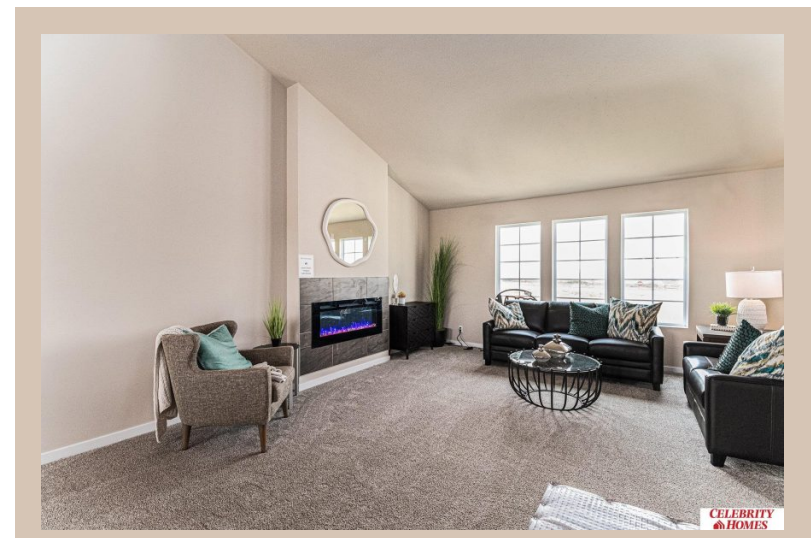

13517 S 49 Street, Papillion, Ne 68133

Details

Price : 379400

Style : Multi-Level

Floorplan : Austin

Communities : Lions Gate

Bedrooms : 3

Baths : 2

Sq Footage : 1870

Included : Welcome to The Austin by Celebrity Homes. A Grand Foyer welcomes you to this truly Open and Spacious Design. Once on the main floor, the Gathering Room is sure to impress with its' high ceilings and Electric Linear Fireplace. An Eat-In Island Kitchen with Dining Area is perfect for any size growing family. Need to entertain or just relax, the finished lower level is just PERFECT! And the additional daylight windows are the magic touch. A "Hidden Gem" of the Austin is its' upper level Laundry Room, close to bedrooms! Owner's Suite is appointed with a walk-in closet, ¾ Bath with a Dual Vanity. Features of this 3 Bedroom, 2 Bath Home Include: Oversized 2 Car Garage with a Garage Door Opener, Refrigerator, Washer/Dryer Package, Quartz Countertops, Luxury Vinyl Panel Flooring (LVP) Package, Sprinkler System, Extended 2-10 Warranty Program, ½ Bath Rough-In, Professionally Installed Blinds, and that's just the start!(Pictures of Model Home) Price may reflect promotional discounts

Estimate Completion : 150 Days

School District : Bellevue

Directions : From Capehart Rd & South 48th Street, head south on South 48th Street. Travel to Helwig Ave. Head west into Lions Gate. Visit model homes at Schram 108 (108th & Schram Rd) for access to homes and Community Map