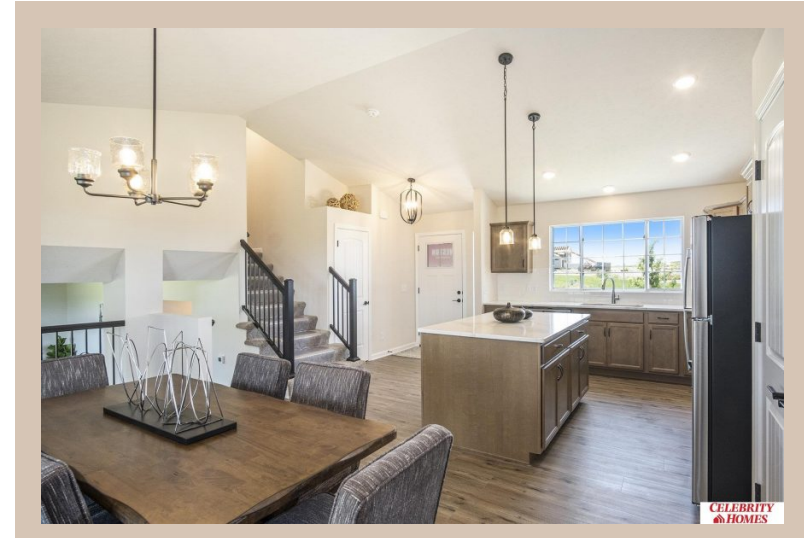

13501 S 49 Street, Papillion, Ne 68133

Details

Price : 386400

Style : Multi-Level

Floorplan : Weston

Communities : Lions Gate

Bedrooms : 3

Baths : 3

Sq Footage : 1986

Included : Welcome to The Weston by Celebrity Homes. Think SPACIOUS when you think The Weston. You don't need to look at the square footage to tell you that this New Home has plenty of space. Starting with the Large Eat In Island Kitchen and Dining Area. A few steps away is the Gathering Room which is sure to impress with its' Electric Linear Fireplace. Need to entertain or just relax? The finished lower level is just PERFECT! A "Hidden Gem" of the Weston is its' upper level Laundry Room.. near all the bedrooms! Large Owner's Suite is appointed with a walk-in closet, ¾ Bath with a Dual Vanity. Features of this 3 Bedroom, 3 Bath Home Include: 2 Car Garage with a Garage Door Opener, Refrigerator, Washer/Dryer Package, Quartz Countertops, Luxury Vinyl Panel Flooring (LVP) Package, Sprinkler System, Extended 2-10 Warranty Program, Professionally Installed Blinds, and that's just the start! (Pictures of Model Home) Price may reflect promotional discounts, if applicable

Estimate Completion : 90 Days

School District : Bellevue

Directions : From Capehart Rd & South 48th Street, head south on South 48th Street. Travel to Helwig Ave. Head west into Lions Gate. Visit model homes at Schram 108 (108th & Schram Rd) for access to homes and Community Map