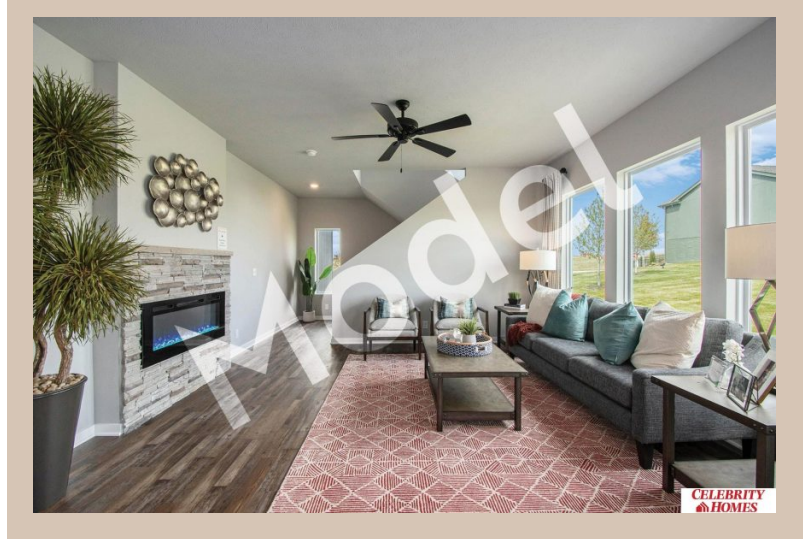

11206 Reynolds Street, Omaha, Ne 68142

Details

Price : 374900

Style : 2 Story

Floorplan : Grayson

Communities : Deer Crest

Bedrooms : 4

Baths : 3

Sq Footage : 2280

Included : MODEL HOME- NOT FOR SALE The "Grayson" by Celebrity Homes! This smartly designed New Home starts with an OPEN Main Level offering rear concealed staircase, a Home Study, Oversized Island Kitchen, Owner's Suite includes New Privacy Bath Design with a Large MBR Closet & that's just the beginning! Quality GE Appliances (Refrigerator, Washer & Dryer), Designer Light Pkgs, GDO, Window Blinds & Extended 2-10 Warranty Program. (Pictures of Model Home) Final price may vary due to additional features added at time of contract