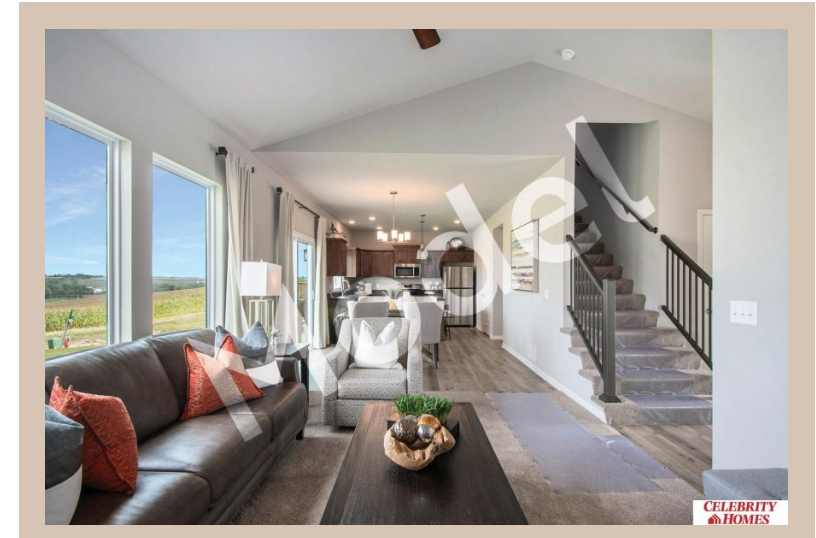

11202 Reynolds Street, Omaha, Ne 68142

Details

Price : 341900

Style : 2 Story

Floorplan : Rocklin

Communities : Deer Crest

Bedrooms : 3

Baths : 3

Sq Footage : 2014

Included : MODEL HOME - NOT FOR SALE The

“Rocklin” by Celebrity Homes! This New Home is

designed to surprise! Raised ceilings on main level offers

a spacious feel to an already smartly designed home

which includes a Home Study, Oversized Island Kitchen,

Owner’s Suite with New Privacy Bath Design & Large

MBR Closet, & that’s just the beginning! Quality GE

Appliances (Refrigerator, Washer & Dryer), Designer Light