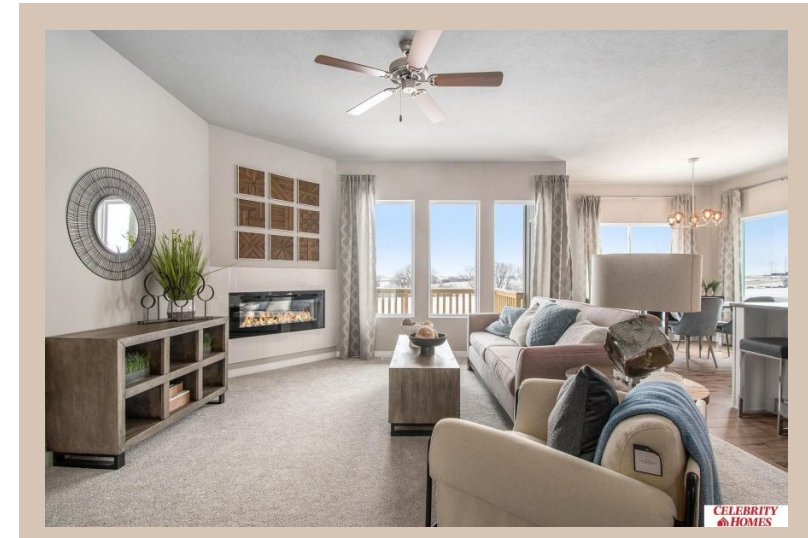

10906 Sheffield Street, Omaha, Ne 68142

Scan the code above with your mobile device or click it to go directly to the Celebrity Homes & Townhomes website for 10906 Sheffield Street, Omaha, Ne 68142

Details

Price : 367191

Style : 1.0 Story/Ranch

Floorplan : Sheridan

Communities : Deer Crest

Bedrooms : 3

Baths : 2

Sq Footage : 1507

Included : Welcome to The Sheridan by Celebrity Homes.

Ranch Design that offers 3 bedrooms on the main floor

This design offers a surprisingly roomy main floor

Gathering Room leading into an Eat-In Island Kitchen and

Dining Area. Plenty of room in the lower level for a Rec