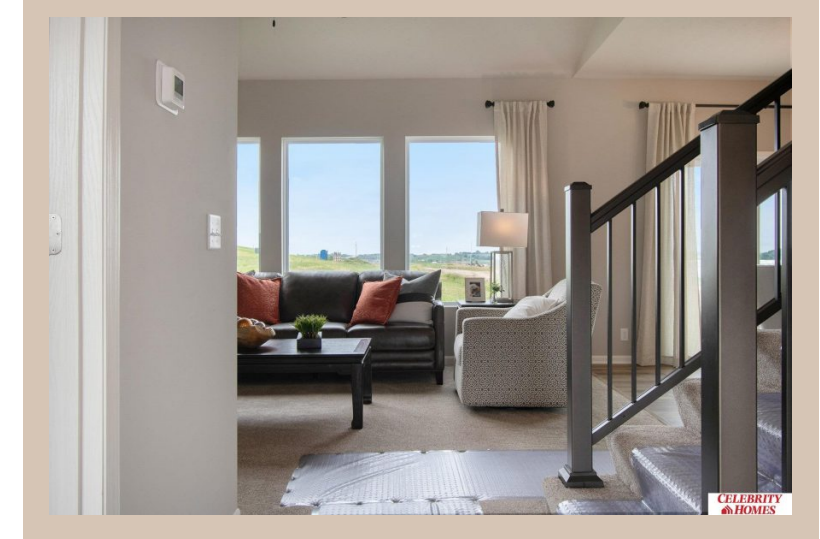

10605 Flint Drive, Papillion, Ne 68046

Details

Price : 372900

Style : 2 Story

Floorplan : Rocklin

Communities : Schram 108

Bedrooms : 3

Baths : 3

Sq Footage : 1588

Included : Welcome to The Rocklin by Celebrity Homes. This New Home is designed to surprise! Raised ceilings on the main floor offer a spacious feel to an already smartly designed home which includes a Home Study, an Eat In Kitchen which opens to a Dining Area and Gathering Room. While in the Gathering Room enjoy your Electric Linear Fireplace. The Owner's Suite is appointed with a walk-in closet, ¾ Privacy Bath Design with a Dual Vanity. Features of this 3 Bedroom, 3 Bath Home Include: 2 Car Garage with a Garage Door Opener, Refrigerator, Washer/Dryer Package, Quartz Countertops, Luxury Vinyl Panel Flooring (LVP) Package, Sprinkler System, Extended 2-10 Warranty Program, ¾ Bath Rough-In, Professionally Installed Blinds, and that's just the start! (Pictures of Model Home) Price may reflect promotional discounts, if applicable

Estimate Completion : 150 Days

School District : Papillion-La Vista

Directions : From Highway 370 & 108th Street, head south on 108th Street. Travel to Portage Dr. Head east into Schram 108. Visit models for access to homes and Community Map