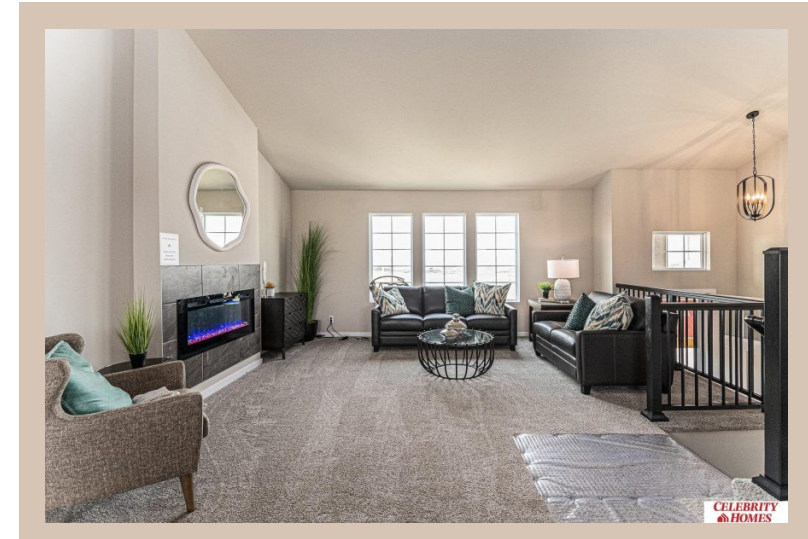

8248 N 175 Avenue, Bennington, Ne 68007

Details

Price : 381400

Style : Multi-Level

Floorplan : Austin

Communities : Majestic 178 Replat 1

Bedrooms : 3

Baths : 2

Sq Footage : 1870

Included : Welcome to The Austin by Celebrity Homes. A Grand Foyer welcomes you to this truly Open and Spacious Design. Once on the main floor, the Gathering Room is sure to impress with its' high ceilings and Electric Linear Fireplace. An Eat-In Island Kitchen with Dining Area is perfect for any size growing family. Need to entertain or just relax, the finished lower level is just PERFECT! And the additional daylight windows are the magic touch. A "Hidden Gem" of the Austin is its' upper level Laundry Room, close to bedrooms! Owner's Suite is appointed with a walk-in closet, ¾ Bath with a Dual Vanity. Features of this 3 Bedroom, 2 Bath Home Include: Oversized 2 Car Garage with a Garage Door Opener, Refrigerator, Washer/Dryer Package, Quartz Countertops, Luxury Vinyl Panel Flooring (LVP) Package, Sprinkler System, Extended 2-10 Warranty Program, ½ Bath Rough-In, Professionally Installed Blinds, & that's just the start!(Pictures of Model Home) Price may reflect promotional offer

Estimate Completion : 60 Days

School District : Bennington

Directions : From 168th & Ida, Head West to 186th St.

Turn North to State St. Head East to 178th. Turn into Community. Visit Model Homes for Community Map and access to homes.