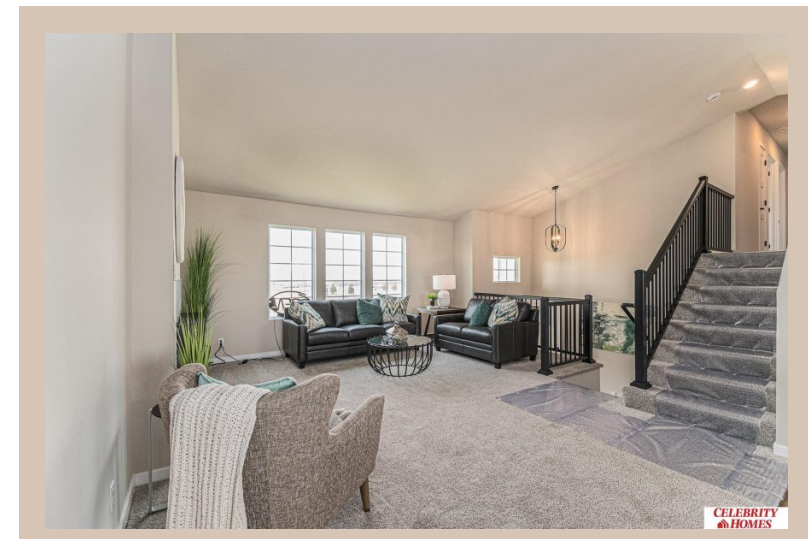

8248 N 175 Avenue, Bennington, Ne 68007

Details

Price : 381400

Style : Multi-Level

Floorplan : Austin

Communities : Majestic 178 Replat 1

Bedrooms : 3

Baths : 2

Sq Footage : 1870

Included : Welcome to The Austin by Celebrity Homes. A Grand Foyer welcomes you to this truly Open and Spacious Design. Once on the main floor, the Gathering Room is sure to impress with its' high ceilings and Electric Linear Fireplace. An Eat-In Island Kitchen with Dining Area is perfect for any size growing family. Need to entertain or just relax, the finished lower level is just PERFECT! And the additional daylight windows are the magic touch. A "Hidden Gem" of the Austin is its' upper level Laundry Room, close to bedrooms! Owner's Suite is appointed with a walk-in closet, ¾ Bath with a Dual Vanity. Features of this 3 Bedroom, 2 Bath Home Include: Oversized 2 Car Garage with a Garage Door Opener, Refrigerator, Washer/Dryer Package, Quartz Countertops, Luxury Vinyl Panel Flooring (LVP) Package, Sprinkler System, Extended 2-10 Warranty Program, ½ Bath Rough-In, Professionally Installed Blinds, & that's just the start!(Pictures of Model Home) Price may reflect promotional offer

Estimate Completion : 60 Days

School District : Bennington

Directions : From 168th & Ida, Head West to 186th St.

Turn North to State St. Head East to 178th. Turn into Community. Visit Model Homes for Community Map and access to homes.