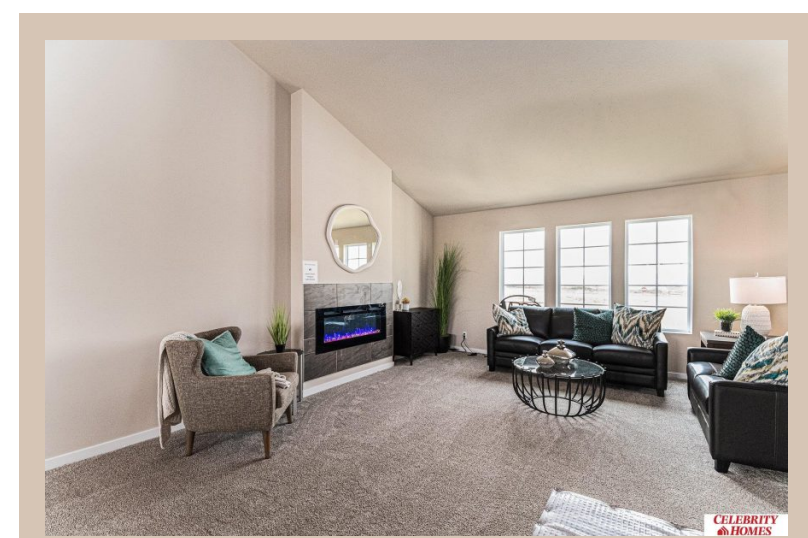

8248 N 175 Avenue, Bennington, Ne 68007

Details

Price : 381400

Style : Multi-Level

Floorplan : Austin

Communities : Majestic 178 Replat 1

Bedrooms : 3

Baths : 2

Sq Footage : 1870

Included : Welcome to The Austin by Celebrity Homes. A Grand Foyer welcomes you to this truly Open and Spacious Design. Once on the main floor, the Gathering Room is sure to impress with its' high ceilings and Electric Linear Fireplace. An Eat-In Island Kitchen with Dining Area is perfect for any size growing family. Need to entertain or just relax, the finished lower level is just PERFECT! And the additional daylight windows are the magic touch. A "Hidden Gem" of the Austin is its' upper level Laundry Room, close to bedrooms! Owner's Suite is appointed with a walk-in closet, ¾ Bath with a Dual Vanity. Features of this 3 Bedroom, 2 Bath Home Include: Oversized 2 Car Garage with a Garage Door Opener, Refrigerator, Washer/Dryer Package, Quartz Countertops, Luxury Vinyl Panel Flooring (LVP) Package, Sprinkler System, Extended 2-10 Warranty Program, ½ Bath Rough-In, Professionally Installed Blinds, & that's just the start!(Pictures of Model Home) Price may reflect promotional offer

Estimate Completion : 60 Days

School District : Bennington

Directions : From 168th & Ida, Head West to 186th St.

Turn North to State St. Head East to 178th. Turn into Community. Visit Model Homes for Community Map and access to homes.