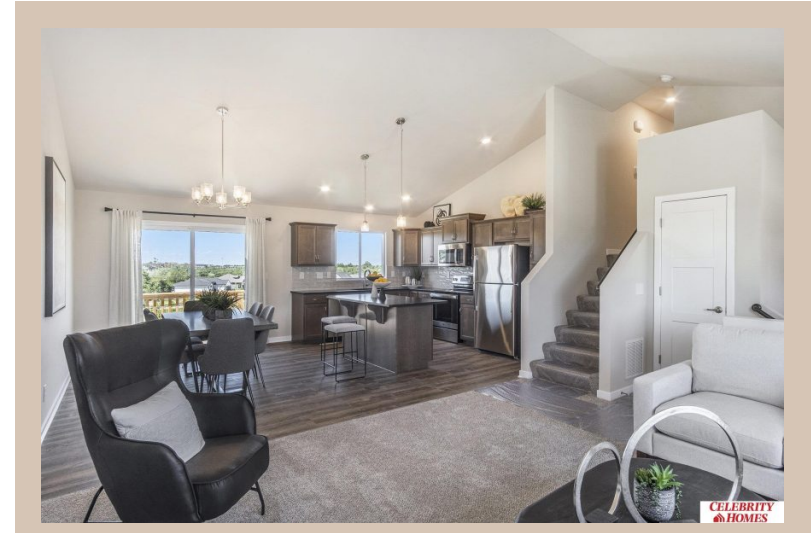

17714 Rose Lane Road, Omaha, Ne 68136

Details

Price : 358400

Style : Multi-Level

Floorplan : Carlton

Communities : Giles Pointe

Bedrooms : 3

Baths : 2

Sq Footage : 1659

Included : Welcome to The Carlton by Celebrity Homes.

An Open Foyer welcomes you to this truly Spacious Design. Once on the main floor, the Gathering Room is sure to impress with its' high ceilings and Electric Linear Fireplace. An Eat-In Island Kitchen with Dining Area is perfect for a growing family. Need to entertain or just relax, the finished lower lever is PERFECT! And the additional daylight windows are the magic touch. Owner's Suite is appointed with a walk-in closet, ¾ Bath with a Dual Vanity. Features of this 3 Bedroom, 2 Bath Home Include: Oversized 2 Car Garage with a Garage Door Opener, Refrigerator, Washer/Dryer Package, Quartz Countertops, Luxury Vinyl Panel Flooring (LVP) Package, Sprinkler System, Extended 2-10 Warranty Program, ½ Bath Rough-In, Professionally Installed Blinds, and that's just the start! (Pictures of Model Home) Price may reflect promotional discounts, if applicable

Estimate Completion : 180 Days

School District : Gretna

Directions : From 180th & Giles, head South to Jennifer Road. Turn left into Giles Pointe. Take 1st Left onto 179th Street. Visit Model Homes for Community Map and access to homes.