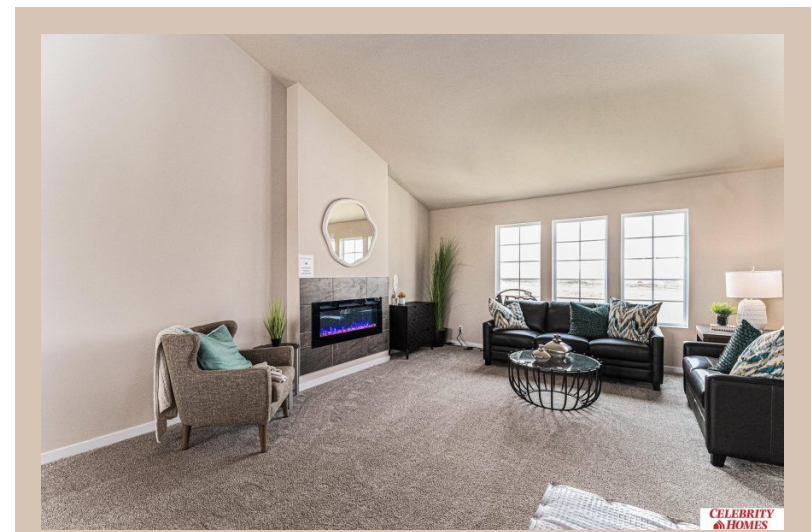

10621 Flint Drive, Papillion, Ne 68046

Details

Price : 380900

Style : Multi-Level

Floorplan : Austin

Communities : Schram 108

Bedrooms : 3

Baths : 2

Sq Footage : 1870

Included : Welcome to The Austin by Celebrity Homes. A Grand Foyer welcomes you to this truly Open and Spacious Design. Once on the main floor, the Gathering Room is sure to impress with its' high ceilings and Electric Linear Fireplace. An Eat-In Island Kitchen with Dining Area is perfect for any size growing family. Need to entertain or just relax, the finished lower level is just PERFECT! And the additional daylight windows are the magic touch. A "Hidden Gem" of the Austin is its' upper level Laundry Room, close to bedrooms! Owner's Suite is appointed with a walk-in closet, ¾ Bath with a Dual Vanity. Features of this 3 Bedroom, 2 Bath Home Include: Oversized 2 Car Garage with a Garage Door Opener, Refrigerator, Washer/Dryer Package, Quartz Countertops, Luxury Vinyl Panel Flooring (LVP) Package, Sprinkler System, Extended 2-10 Warranty Program, ½ Bath Rough-In, Professionally Installed Blinds, & that's just the start!(Pictures of Model Home) Price may reflect promotional offer

Estimate Completion : 90 Days

School District : Papillion-La Vista

Directions : From Highway 370 & 108th Street, head south on 108th Street. Travel to Portage Dr. Head east into Schram 108. Visit model homes for access to homes and Community Map