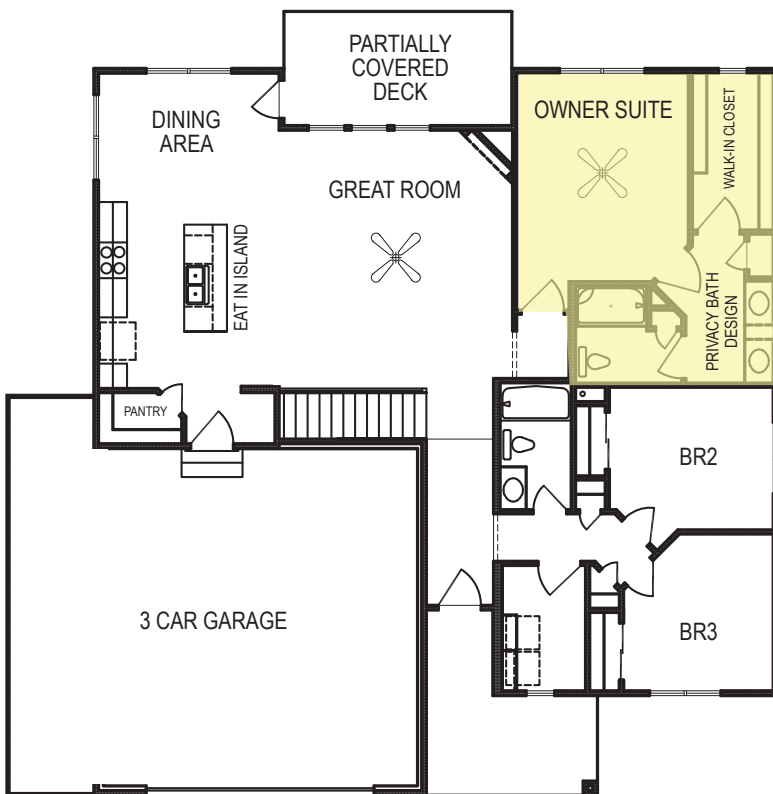

Sheridan EXP

Ranch • 1616 sf

advantage™
YOUR NEXT MOVE

Yes! It's All Included!

- Homesite
- Linear Fireplace
- Open Kitchen with Eat In Island
- Front Porch
- Partially Covered Deck
- Expanded Door Package
- Designer Lighting Package
- Expanded Package
 - Expanded Living Area
 - Expanded Garage
- 3 Car Garage

Additional Features:

- 🏠 Walk Out Basement Package
- 🏠 Finished Basement:
 - Rec Room
 - BR 4/Office
 - Finished Bathroom

CelebrityHomesOmaha.com

CELEBRITY
HOMES
Homes • Villas

*Celebrity Homes Inc., 1997-present. Celebrity Homes reserves the right to make any changes to floor plan, price, specification or material changes for product improvement.