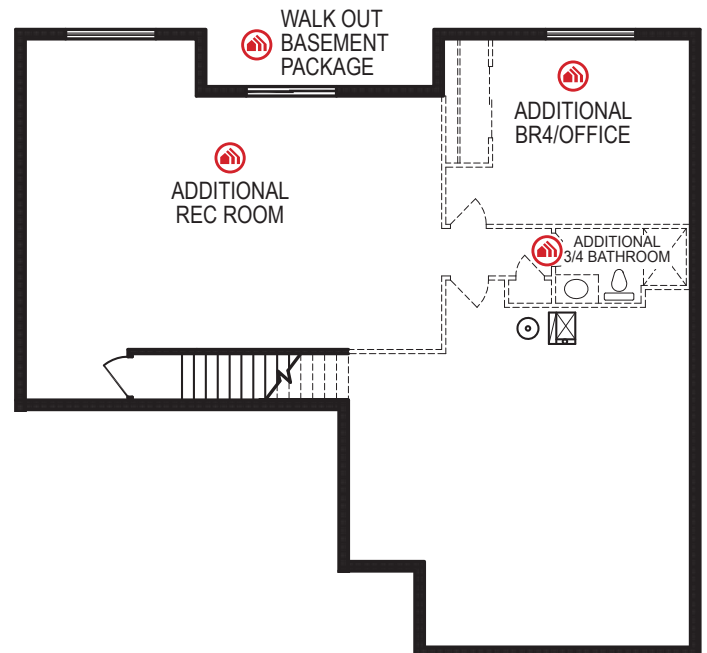

CelebrityHomesOmaha.com

CELEBRITY
HOMES
Homes • Villas

*Celebrity Homes Inc., 1997-present. Celebrity Homes reserves the right to make any changes to floor plan, price, specification or material changes for product improvement.