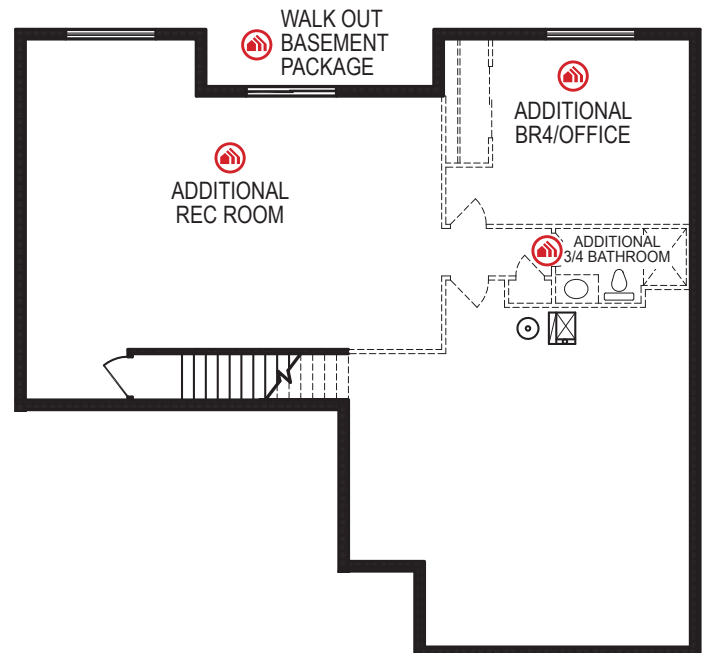

CelebrityHomesOmaha.com

CELEBRITY
HOMES
Homes • Villas