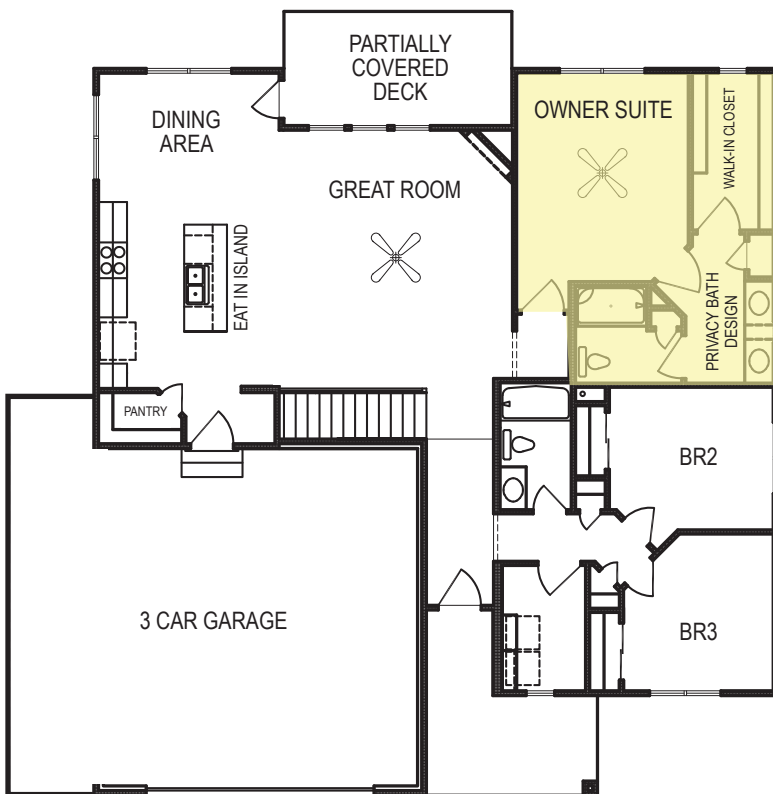

CelebrityHomesOmaha.com

CELEBRITY
HOMES
Homes • Villas