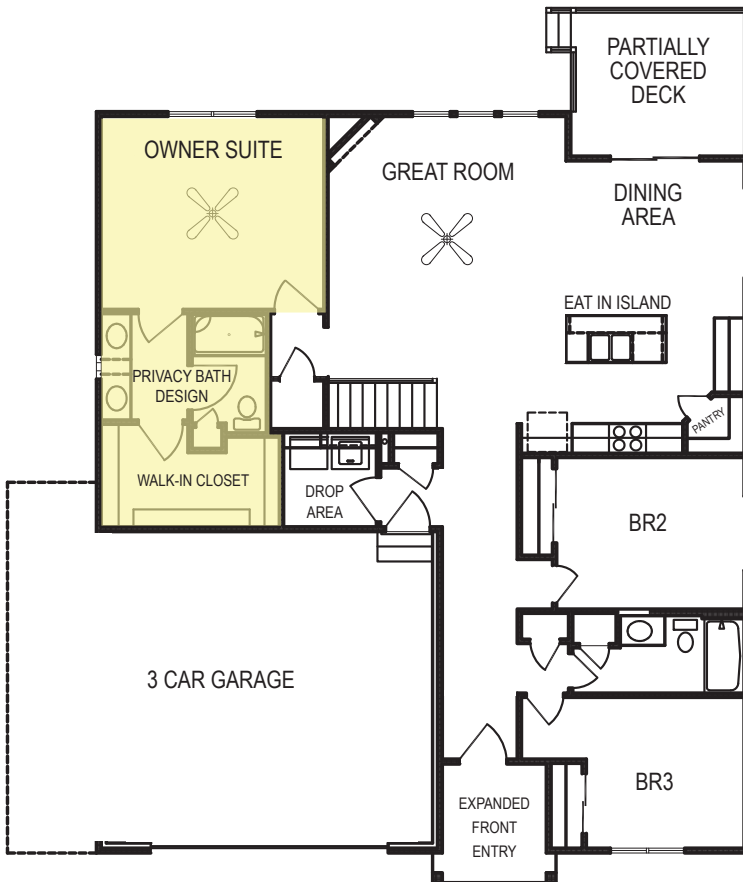

Concord EXP

Ranch • 1621 sf

advantage™
YOUR NEXT MOVE

Yes! It's All Included!

- Homesite
- Linear Fireplace
- Open Kitchen with Eat In Island
- Partially Covered Deck
- Designer Lighting Package
- Expanded Door Package
- Expanded Package
 - Expanded Living Area
 - Expanded Front Entry
- 3 Car Garage

Additional Features:

- 🏠 Walk Out Basement Package
- 🏠 Finished Basement:
 - Rec Room
 - BR 4/Office
 - Finished Bathroom

CelebrityHomesOmaha.com

CELEBRITY
HOMES
Homes • Villas

*Celebrity Homes Inc., 1997-present. Celebrity Homes reserves the right to make any changes to floor plan, price, specification or material changes for product improvement.