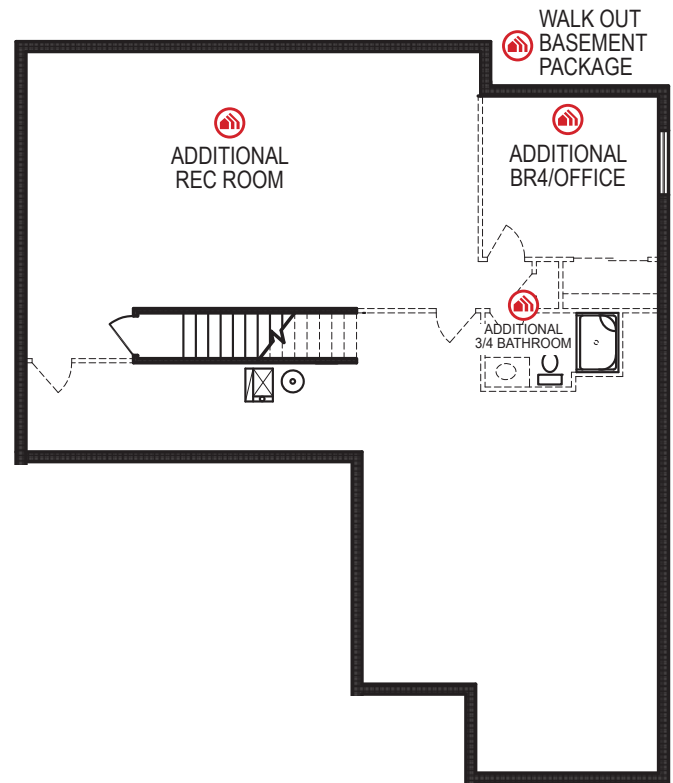

CelebrityHomesOmaha.com

CELEBRITY
HOMES
Homes • Villas

*Celebrity Homes Inc., 1997-present. Celebrity Homes reserves the right to make any changes to floor plan, price, specification or material changes for product improvement.