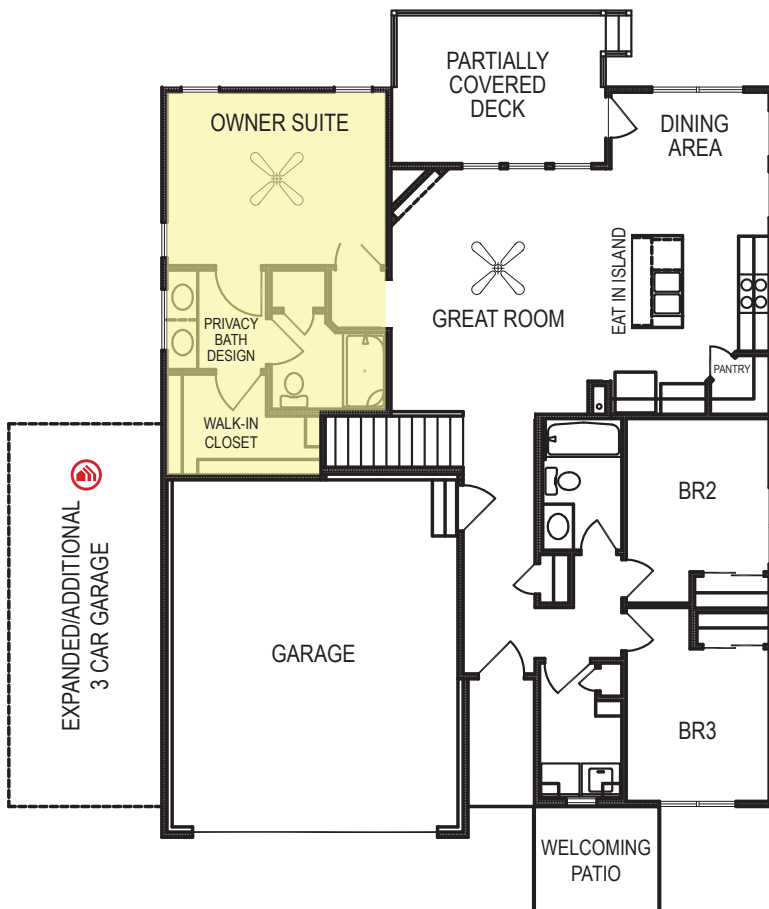

Jordan

Ranch • 1879 sf

new beginnings
A GREAT PLACE TO START

Yes! It's All Included!

- Homesite
- Linear Fireplace
- Open Kitchen with Eat In Island
- Partially Covered Deck
- Expanded Door Package
- Designer Lighting Package
- Finished Rec Room
- Welcoming Patio

Additional Features:

- 🔥 Expanded Garage
- 🔥 3-Car Garage
- 🔥 Walk Out Basement Package

CelebrityHomesOmaha.com

CELEBRITY
HOMES
Homes • Villas

*Celebrity Homes Inc., 1997-present. Celebrity Homes reserves the right to make any changes to floor plan, price, specification or material changes for product improvement.