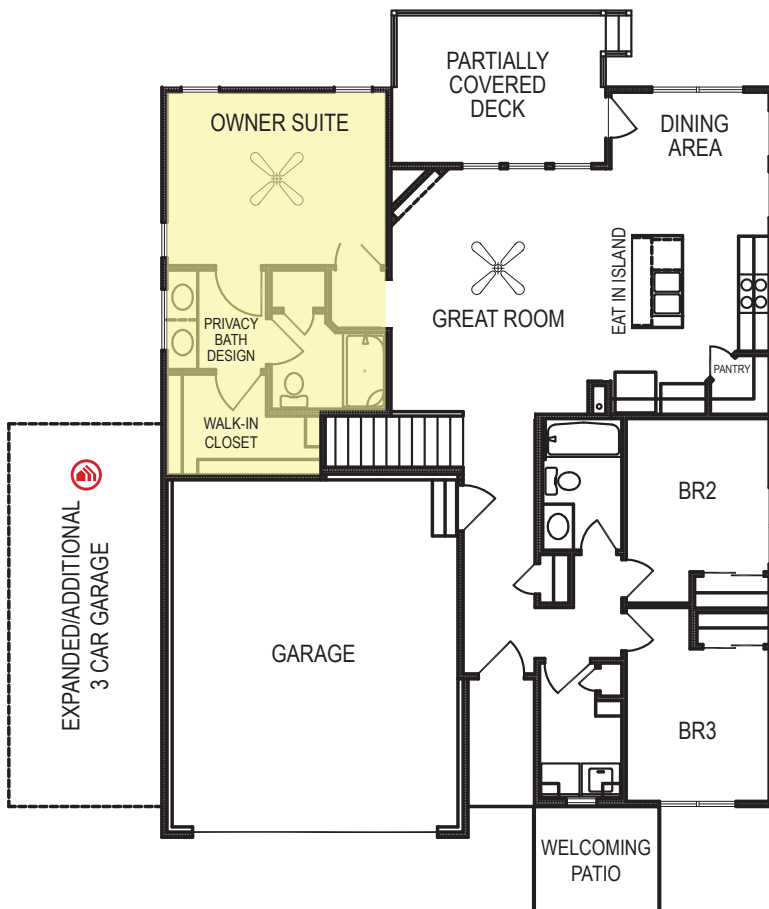

CelebrityHomesOmaha.com

**CELEBRITY
HOMES**
Homes • Villas