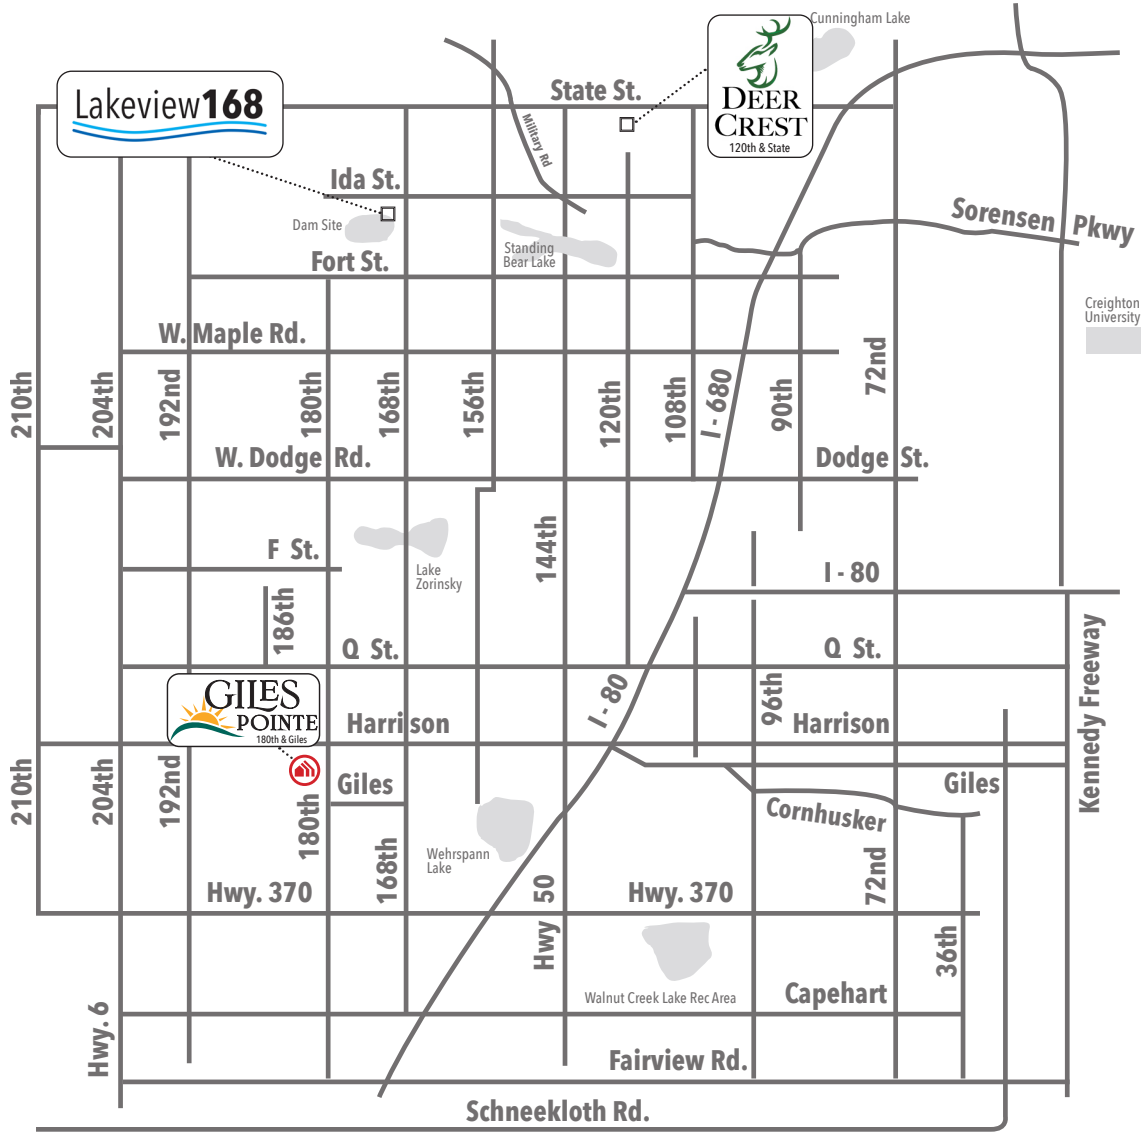

Available in these communities

Jordan PV

Ranch • 1879 sq. ft.

new
beginnings LLC
A GREAT PLACE TO START

 Indicates Model Home Location

Sales Information: 402-505-9000

CelebrityHomesOmaha.com

**CELEBRITY
HOMES**
Homes • Villas • Townhomes