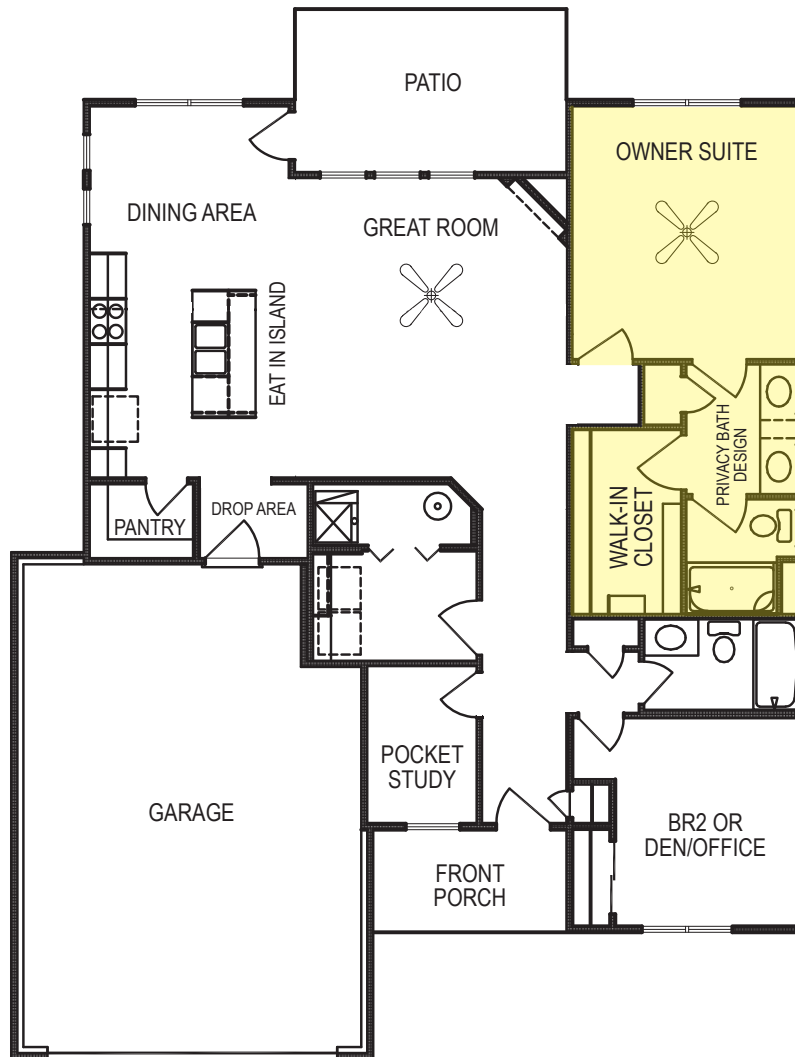

CelebrityHomesOmaha.com

**CELEBRITY
HOMES**
Homes • Villas

*Celebrity Homes Inc., 1997-present. Celebrity Homes reserves the right to make any changes to floor plan, price, specification or material changes for product improvement.