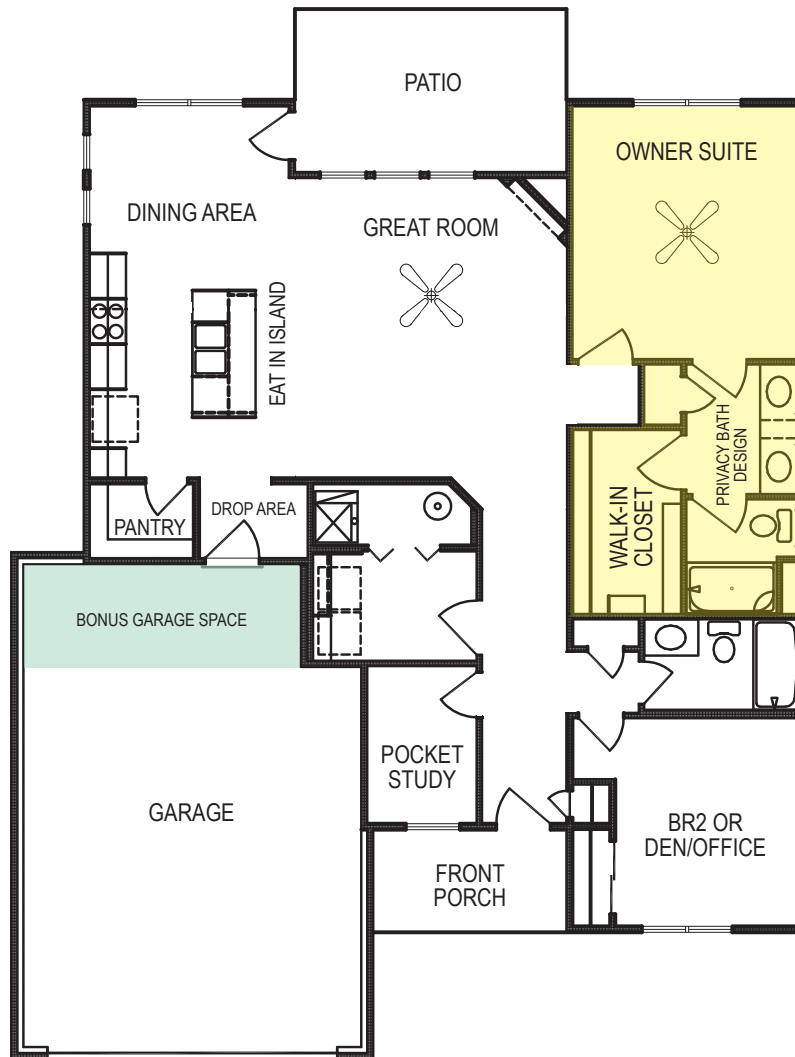

CelebrityHomesOmaha.com

**CELEBRITY
HOMES**
Homes • Villas

*Celebrity Homes Inc., 1997-present. Celebrity Homes reserves the right to make any changes to floor plan, price, specification or material changes for product improvement.