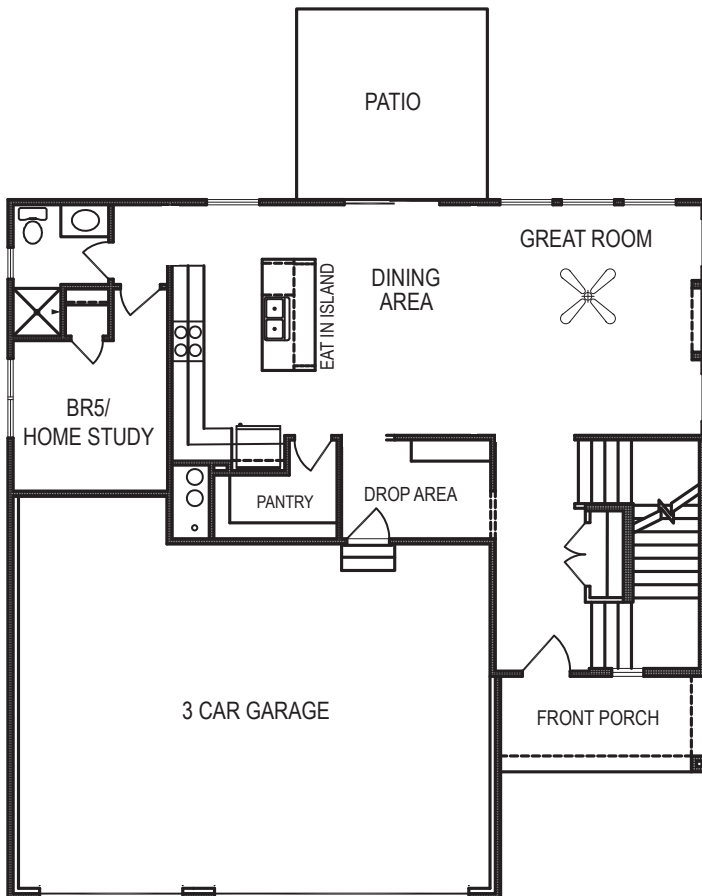

CelebrityHomesOmaha.com

CELEBRITY
HOMES
Homes • Villas