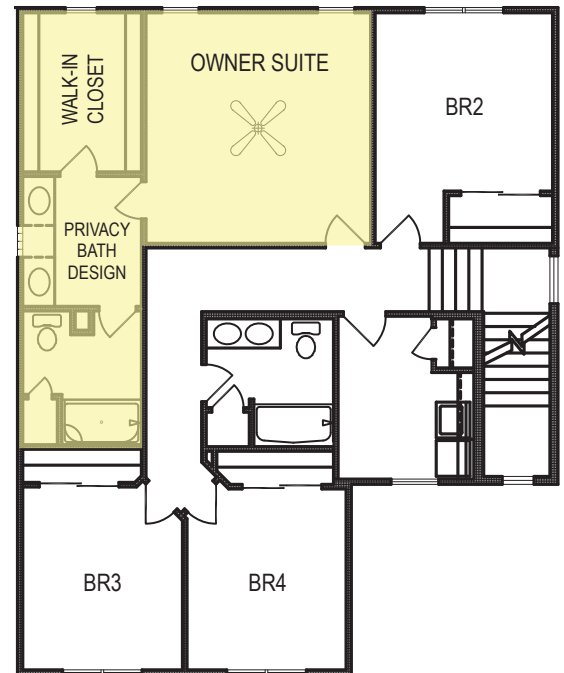

CelebrityHomesOmaha.com

CELEBRITY
HOMES
Homes • Villas