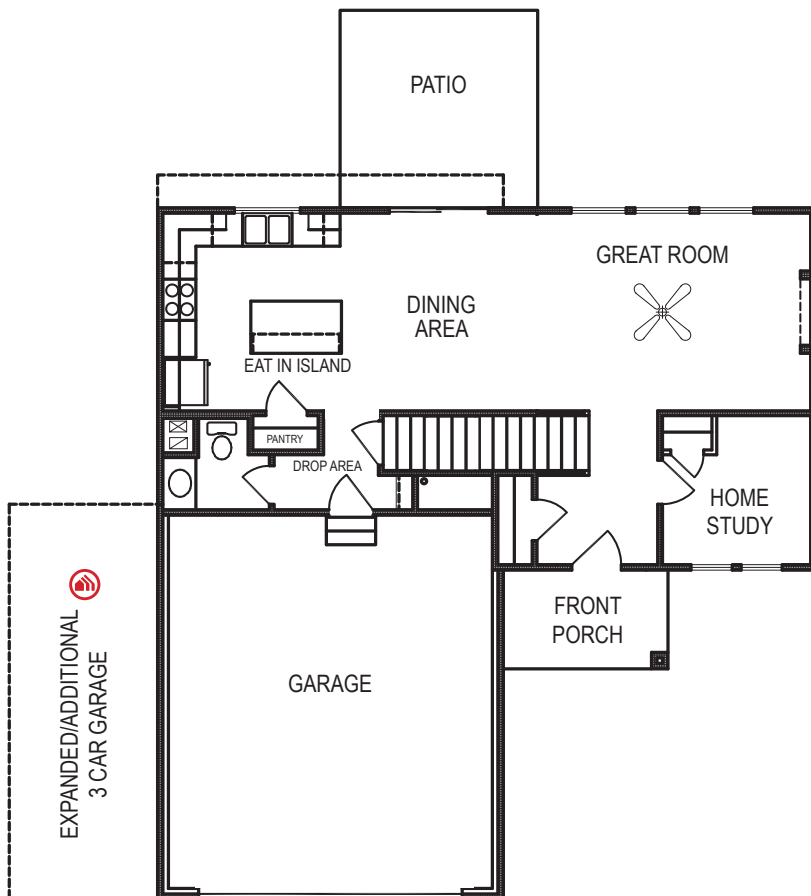

CelebrityHomesOmaha.com

CELEBRITY
HOMES
Homes • Villas

*Celebrity Homes Inc., 1997-present. Celebrity Homes reserves the right to make any changes to floor plan, price, specification or material changes for product improvement.