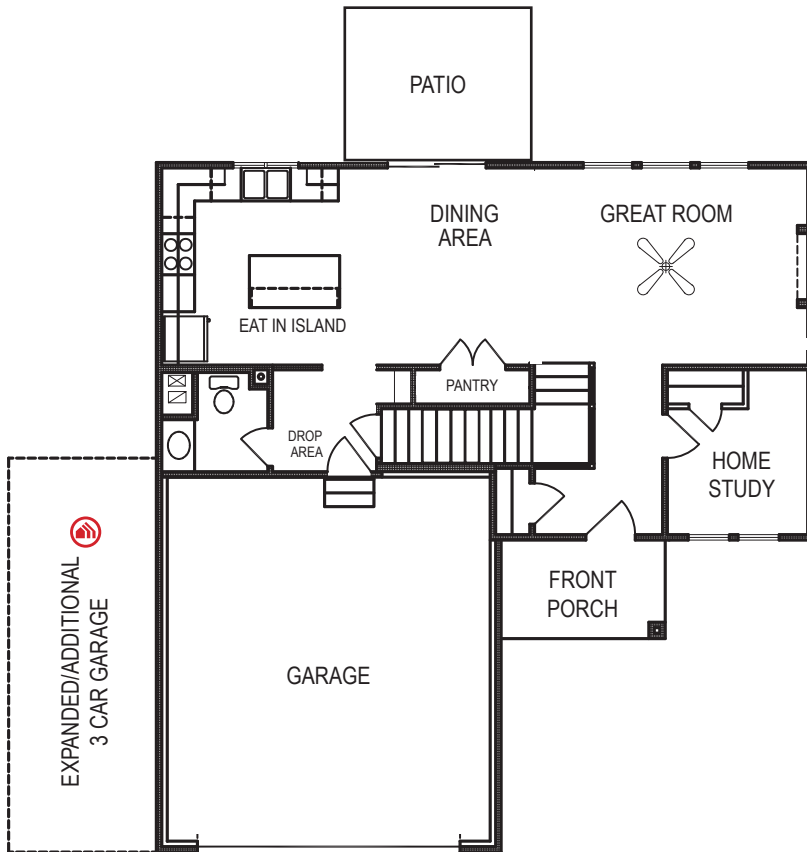

CelebrityHomesOmaha.com

CELEBRITY
HOMES
Homes • Villas

*Celebrity Homes Inc., 1997-present. Celebrity Homes reserves the right to make any changes to floor plan, price, specification or material changes for product improvement.