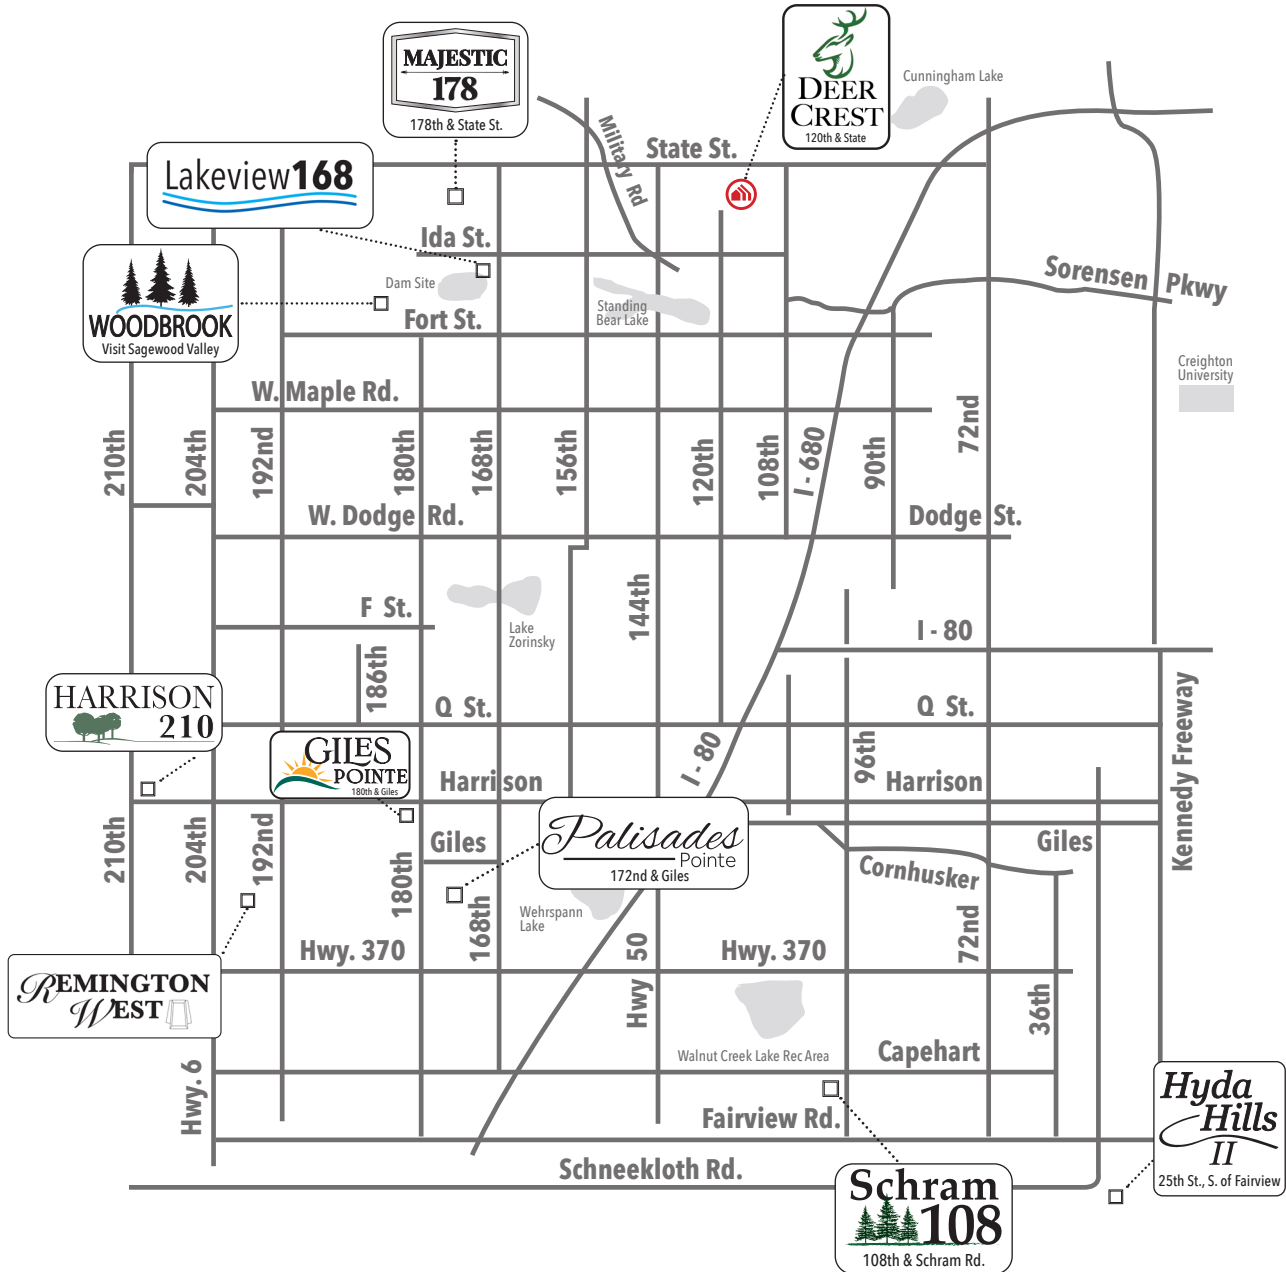

Available in these communities

Rocklin

Two Story • 1607 sq. ft.

advantage TM
YOUR NEXT MOVE

Indicates Model Home Location

Sales Information: 402-505-9000

CelebrityHomesOmaha.com

CELEBRITY HOMES
Homes • Villas • Townhomes