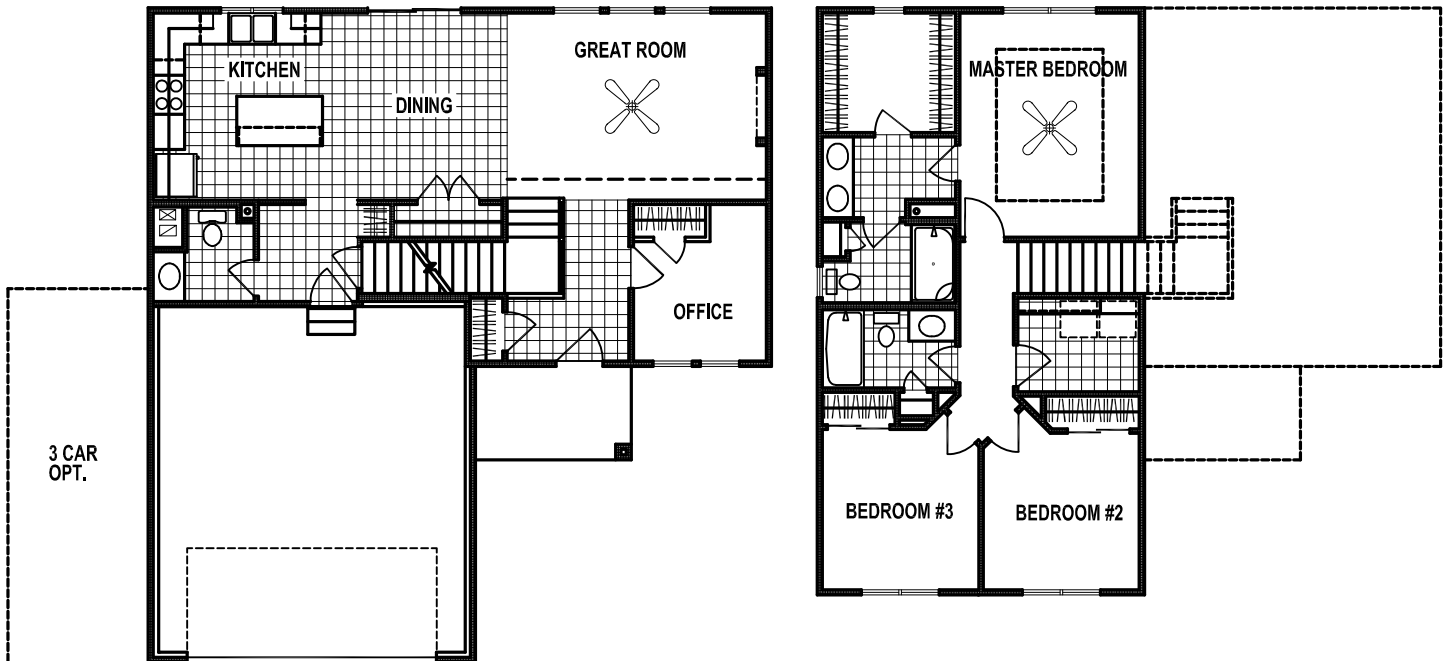

ROCKLIN 2025

ELEV. B

MAIN FLOOR 830 SQ. FT.
2ND FLOOR 777 SQ.FT.
TOTAL S.F. 1607 SQ.FT.

**CELEBRITY
HOMES**

Homes ★ Villas ★ Townhomes

Yes! It's All Included

www.celebrityhomesomaha.com

12/30/2024 © Celebrity Homes Inc. 2024