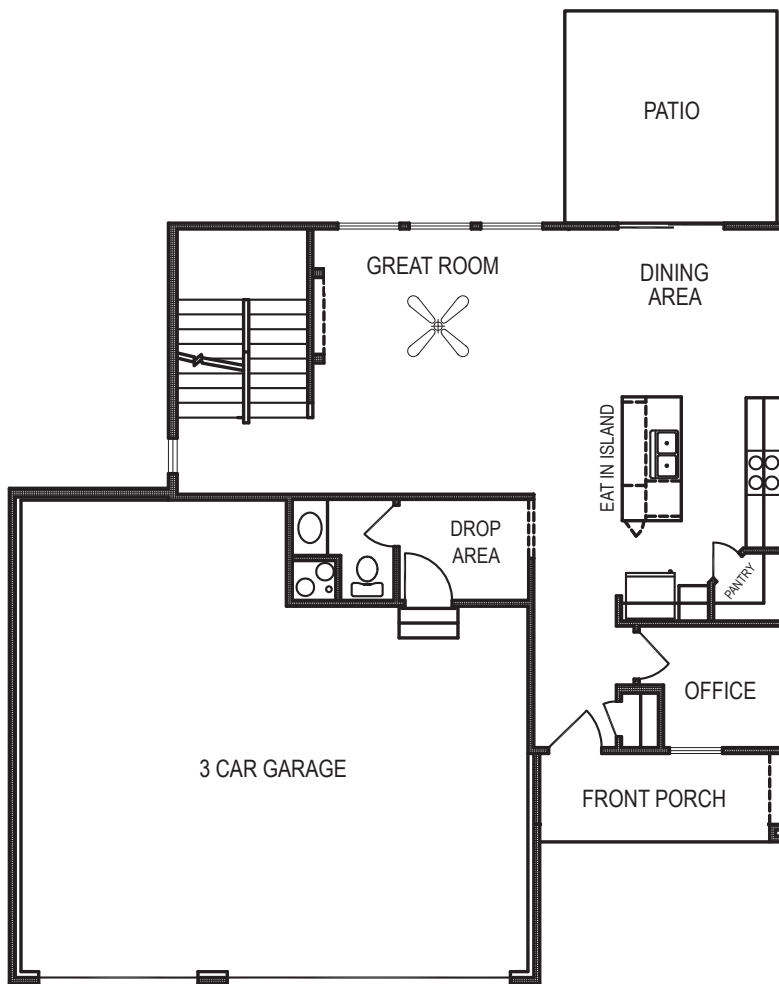

CelebrityHomesOmaha.com

CELEBRITY
HOMES
Homes • Villas

*Celebrity Homes Inc., 1997-present. Celebrity Homes reserves the right to make any changes to floor plan, price, specification or material changes for product improvement.