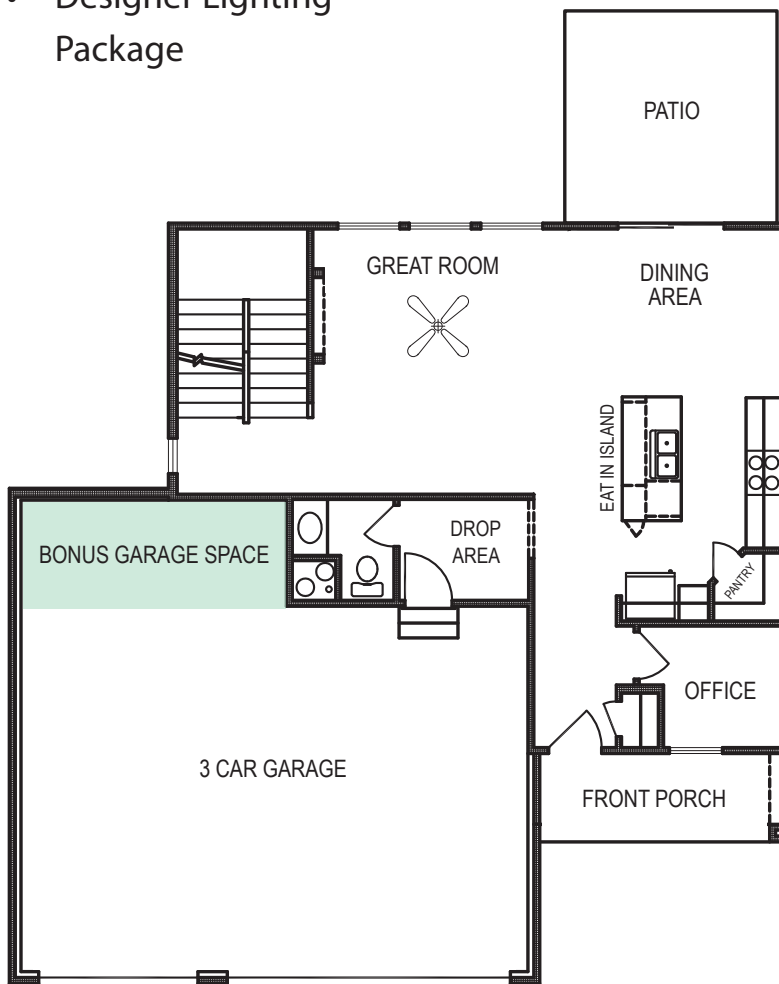

CelebrityHomesOmaha.com

CELEBRITY HOMES
Homes • Villas

*Celebrity Homes Inc., 1997-present. Celebrity Homes reserves the right to make any changes to floor plan, price, specification or material changes for product improvement.