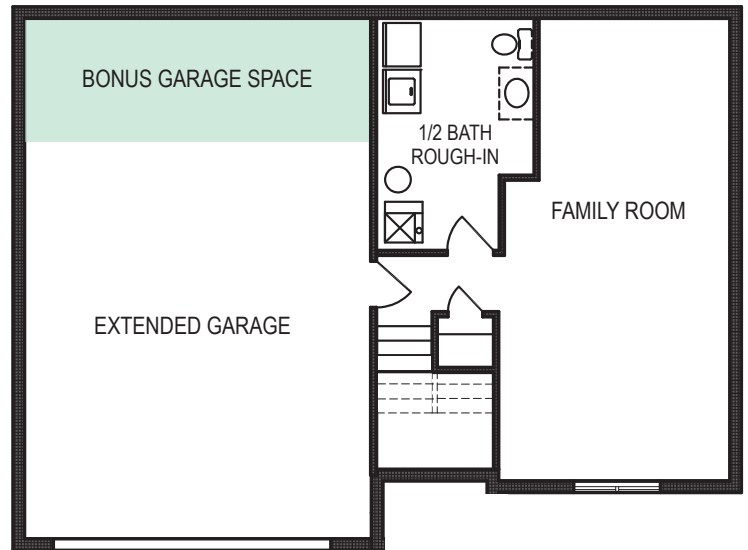

Vista

Multi-Level • 1621 sf

new beginnings
A GREAT PLACE TO START

Yes! It's All Included!

- Homesite
- Linear Fireplace
- Open Kitchen with Eat In Island
- Deck
- Designer Lighting Package
- Finished Basement
- Expanded Garage
- Bonus Garage Space