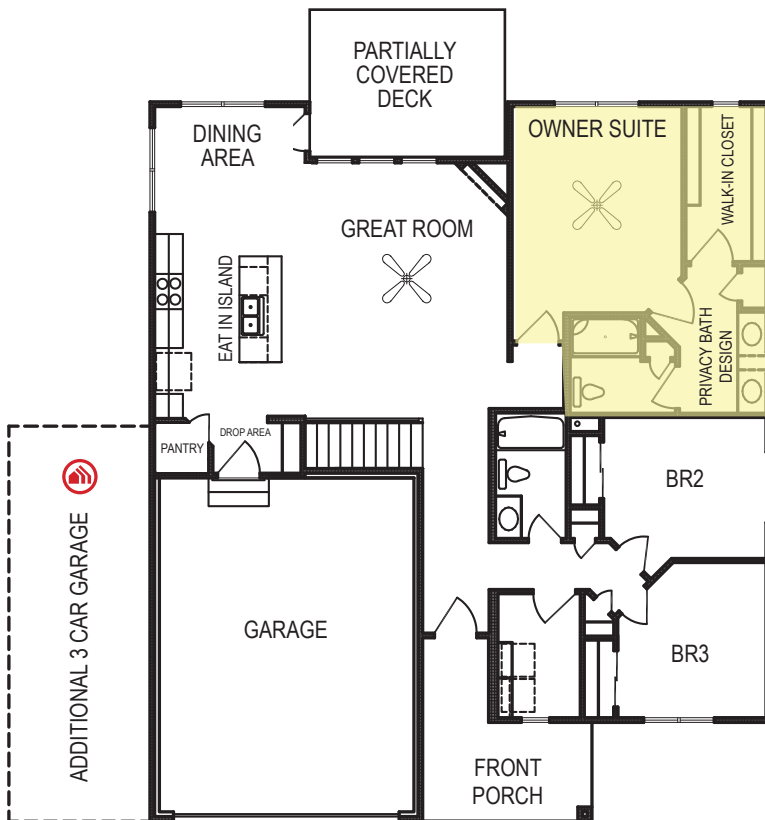

Sheridan

Ranch • 1507 sf

advantage™
YOUR NEXT MOVE

Yes! It's All Included!

- Homesite
- Linear Fireplace
- Open Kitchen with Eat In Island
- Front Porch
- Partially Covered Deck
- Expanded Door Package
- Designer Lighting Package

Additional Features:

- 🏠 3-Car Garage
- 🏠 Walk Out Basement Package
- 🏠 Finished Basement:
 - Rec Room
 - BR 4/Office
 - Finished Bathroom

CelebrityHomesOmaha.com

CELEBRITY
HOMES
Homes • Villas

*Celebrity Homes Inc., 1997-present. Celebrity Homes reserves the right to make any changes to floor plan, price, specification or material changes for product improvement.