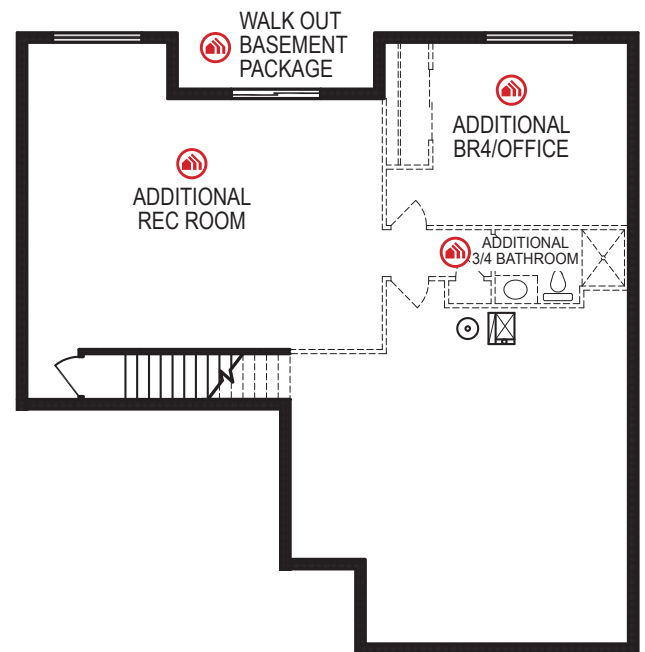

Sheridan

Ranch • 1507 sf

advantage™
YOUR NEXT MOVE

Yes! It's All Included!

- Homesite
- Linear Fireplace
- Open Kitchen with Eat In Island
- Front Porch
- Partially Covered Deck
- Expanded Door Package
- Designer Lighting Package

Additional Features:

- 🏠 3-Car Garage
- 🏠 Walk Out Basement Package
- 🏠 Finished Basement:
 - Rec Room
 - BR 4/Office
 - Finished Bathroom

CelebrityHomesOmaha.com

CELEBRITY
HOMES
Homes • Villas

*Celebrity Homes Inc., 1997-present. Celebrity Homes reserves the right to make any changes to floor plan, price, specification or material changes for product improvement.