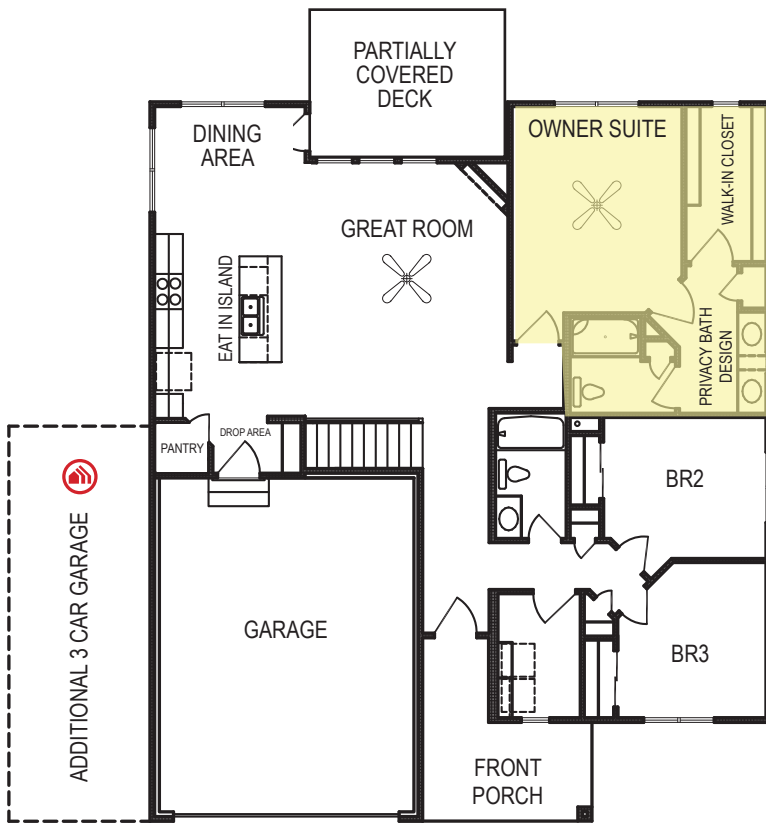

Sheridan PV

Ranch • 1507 sf

advantage™
YOUR NEXT MOVE

Yes! It's All Included!

- Homesite
- Linear Fireplace
- Open Kitchen with Eat In Island
- Front Porch
- Partially Covered Deck
- Expanded Door Package
- Designer Lighting Package

Additional Features:

- 🏠 3-Car Garage
- 🏠 Walk Out Basement Package
- 🏠 Finished Basement:
 - Rec Room
 - BR 4/Office
 - Finished Bathroom

CelebrityHomesOmaha.com

CELEBRITY HOMES
Homes • Villas

*Celebrity Homes Inc., 1997-present. Celebrity Homes reserves the right to make any changes to floor plan, price, specification or material changes for product improvement.