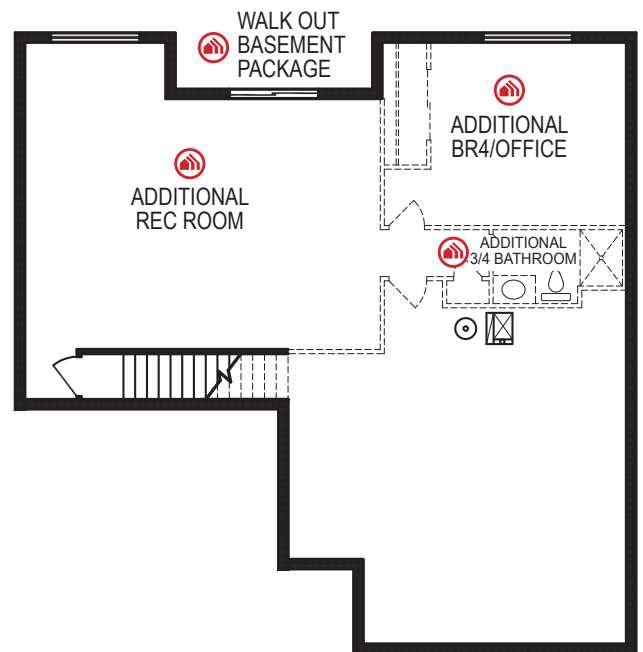

Sheridan PV

Ranch • 1507 sf

advantage™
YOUR NEXT MOVE

Yes! It's All Included!

- Homesite
- Linear Fireplace
- Open Kitchen with Eat In Island
- Front Porch
- Partially Covered Deck
- Expanded Door Package
- Designer Lighting Package

Additional Features:

- 🏠 3-Car Garage
- 🏠 Walk Out Basement Package
- 🏠 Finished Basement:
 - Rec Room
 - BR 4/Office
 - Finished Bathroom

CelebrityHomesOmaha.com

CELEBRITY HOMES
Homes • Villas

*Celebrity Homes Inc., 1997-present. Celebrity Homes reserves the right to make any changes to floor plan, price, specification or material changes for product improvement.