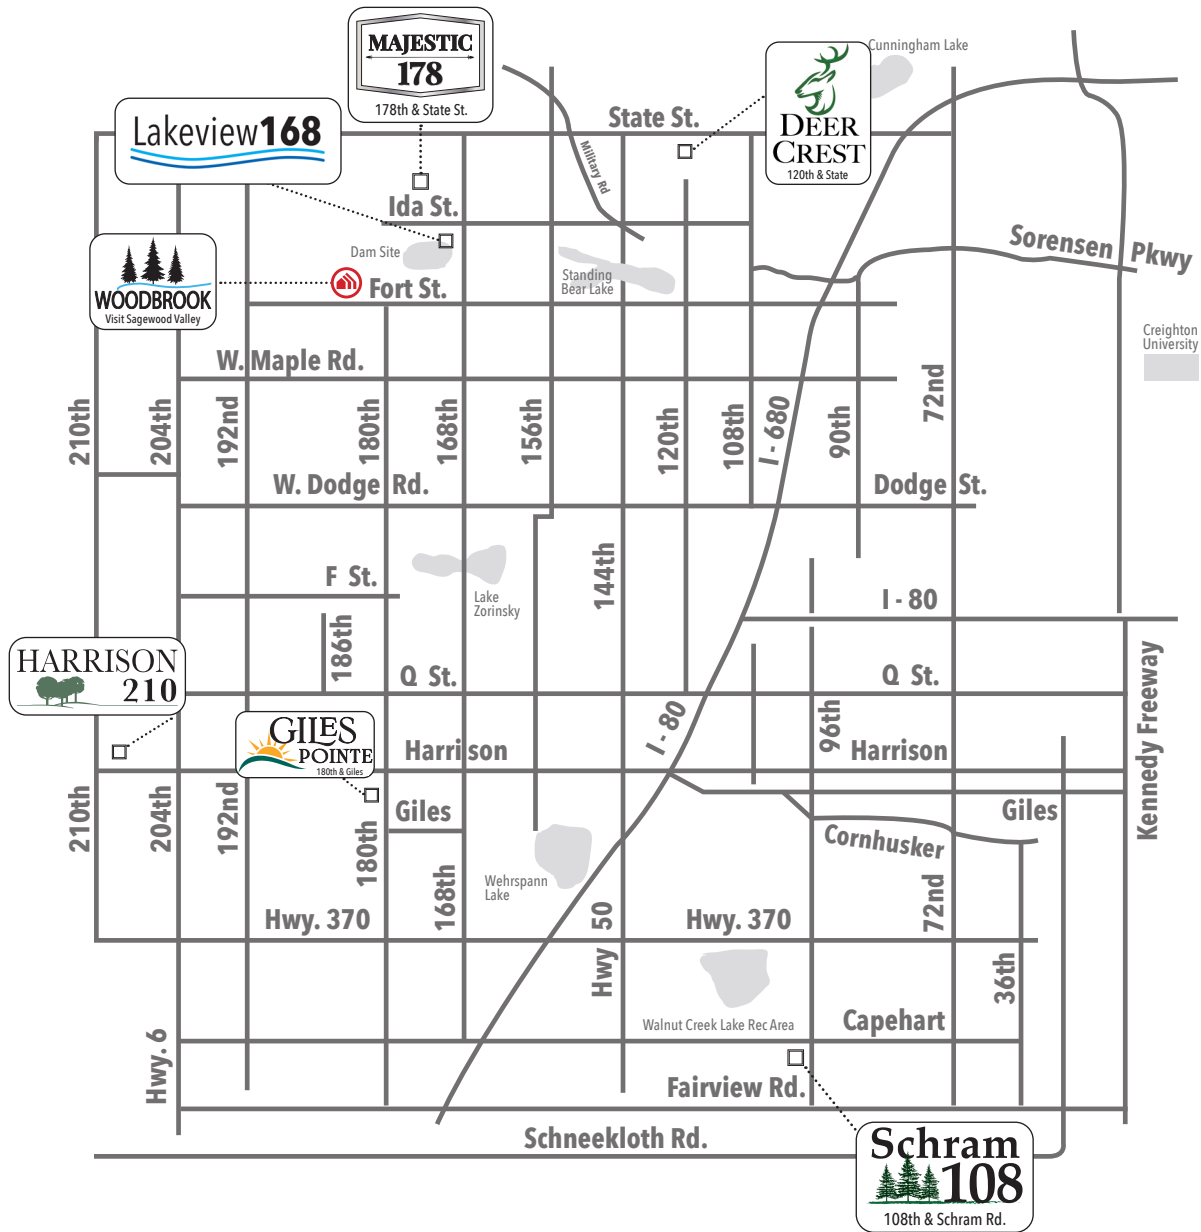

Available in these communities

Sheridan PV

Ranch • 1507 sq. ft.

advantage
YOUR NEXT MOVE

Indicates Model Home Location

Sales Information: 402-505-9000

CelebrityHomesOmaha.com

CELEBRITY HOMES
Homes • Villas • Townhomes