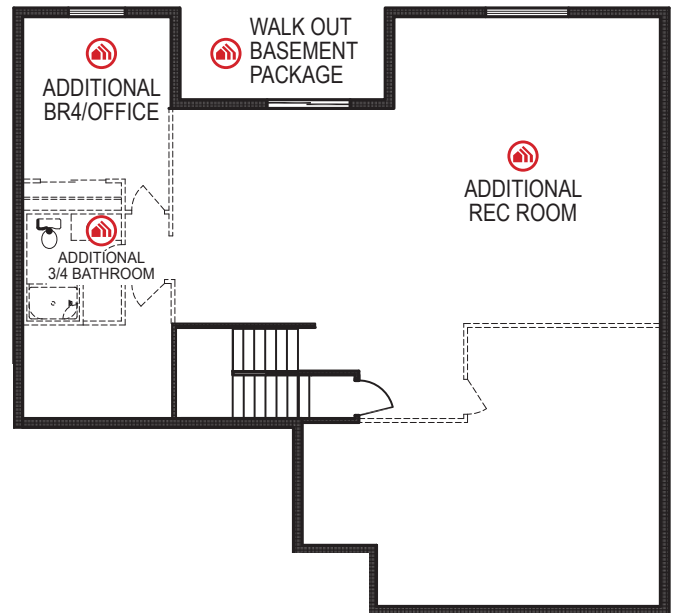

Shelby

Ranch • 1867 sf

designer[™]
INSPIRED LIVING

Yes! It's All Included!

- Homesite
 - Linear Fireplace
 - Open Kitchen with Eat In Island
 - Front Porch
 - Partially Covered Deck
 - Expanded Door Package
 - Designer Lighting Package
 - 3-Car Garage
 - Bonus Garage Space
- Additional Features:**
- 🏠 Walk Out Basement Package
 - 🏠 Finished Basement:
 - Rec Room
 - BR 4 or Office
 - Finished Bathroom