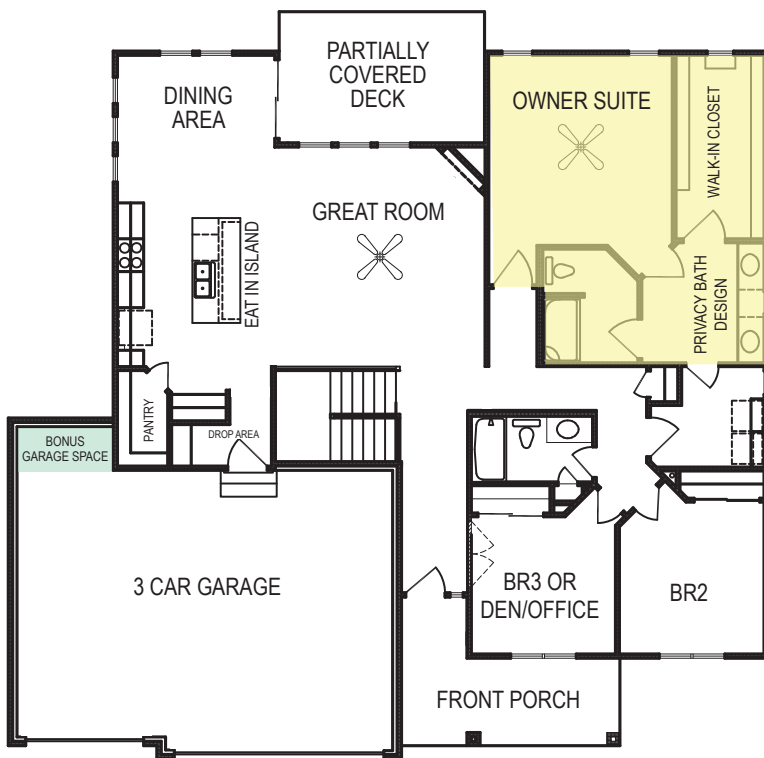

Shelby

Ranch • 1867 sf

designer[™]
INSPIRED LIVING

Yes! It's All Included!

- Homesite
 - Linear Fireplace
 - Open Kitchen with Eat In Island
 - Front Porch
 - Partially Covered Deck
 - Expanded Door Package
 - Designer Lighting Package
 - 3-Car Garage
 - Bonus Garage Space
- Additional Features:**
- 🏠 Walk Out Basement Package
 - 🏠 Finished Basement:
 - Rec Room
 - BR 4 or Office
 - Finished Bathroom