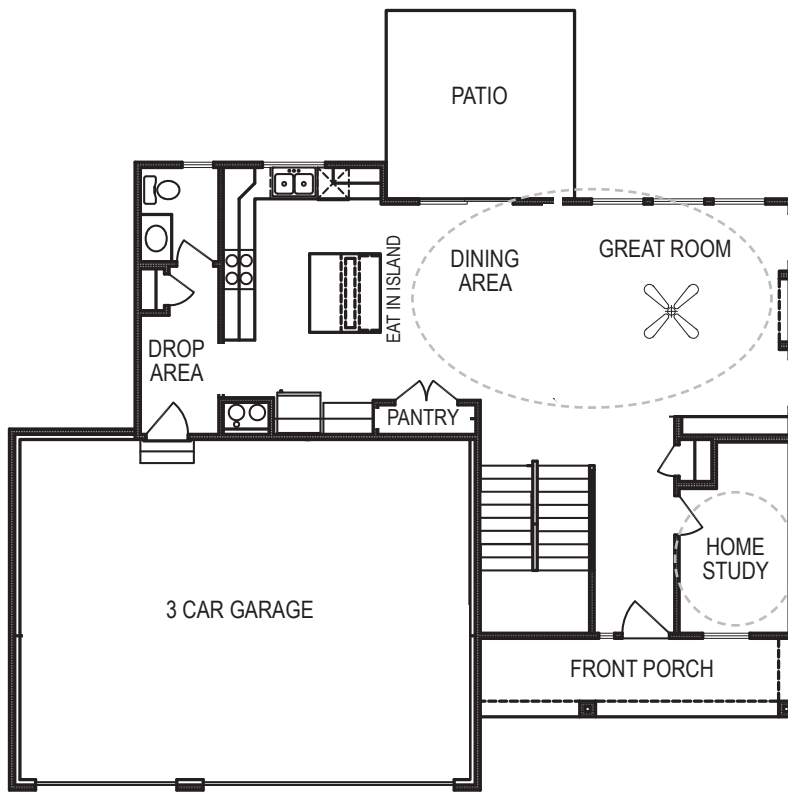

Seville

2 Story • 2169 sf

advantage
YOUR NEXT MOVE

Yes! It's All Included!

- Homesite
- Linear Fireplace
- Open Kitchen with Eat In Island
- Home Study
- Designer Lighting Package
- Front Porch
- Patio
- 3 Car Garage

Additional Features:

- Walk Out Basement Package
- Finished Basement:
 - Rec Room
 - BR5/Office
 - Finished Bathroom

New in 2024! *(not shown in model home)*

- Larger Home Study
- Redesigned & Larger Deluxe Bath and Walk-in Closet
- Larger Laundry Room
- Larger Great Room & Dining Area