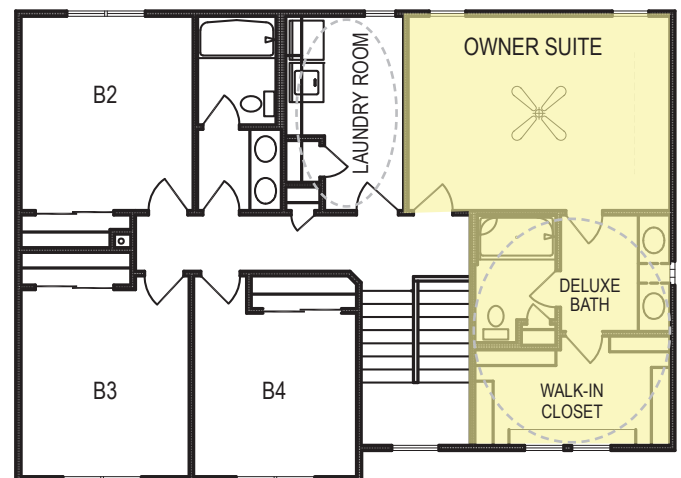

Seville

2 Story • 2169 sf

advantage
YOUR NEXT MOVE

Yes! It's All Included!

- Homesite
- Linear Fireplace
- Open Kitchen with Eat In Island
- Home Study
- Designer Lighting Package
- Front Porch
- Patio
- 3 Car Garage

Additional Features:

- Walk Out Basement Package
- Finished Basement:
 - Rec Room
 - BR5/Office
 - Finished Bathroom

New in 2024! *(not shown in model home)*

- Larger Home Study
- Redesigned & Larger Deluxe Bath and Walk-in Closet
- Larger Laundry Room
- Larger Great Room & Dining Area