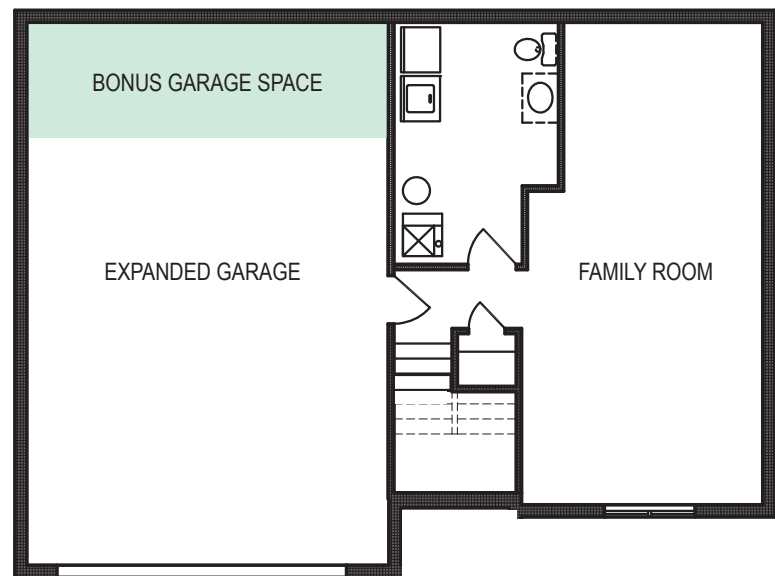

# Santee

Multi-Level • 1621 sf

new  
beginnings™  
A GREAT PLACE TO START

## Yes! It's All Included!

- Homesite
- Linear Fireplace
- Open Kitchen with Expanded Custom Island
- Deck
- Designer Lighting Package
- Finished Basement
- Expanded Garage
- Bonus Garage Space

[CelebrityHomesOmaha.com](http://CelebrityHomesOmaha.com)