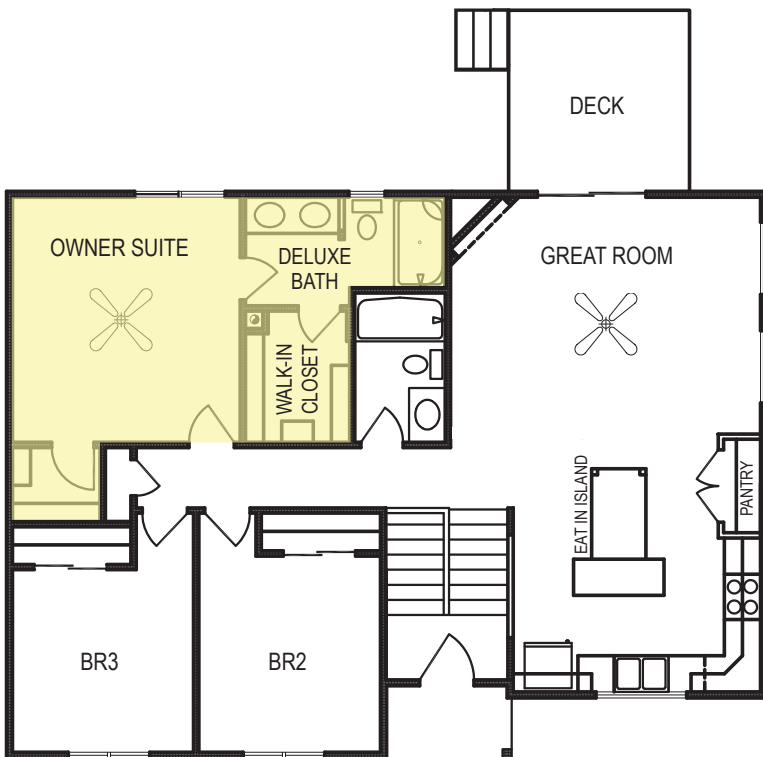

# Santee

Multi-Level • 1621 sf

new  
beginnings™  
A GREAT PLACE TO START

## Yes! It's All Included!

- Homesite
- Linear Fireplace
- Open Kitchen with Expanded Custom Island
- Deck
- Designer Lighting Package
- Finished Basement
- Expanded Garage
- Bonus Garage Space

[CelebrityHomesOmaha.com](http://CelebrityHomesOmaha.com)