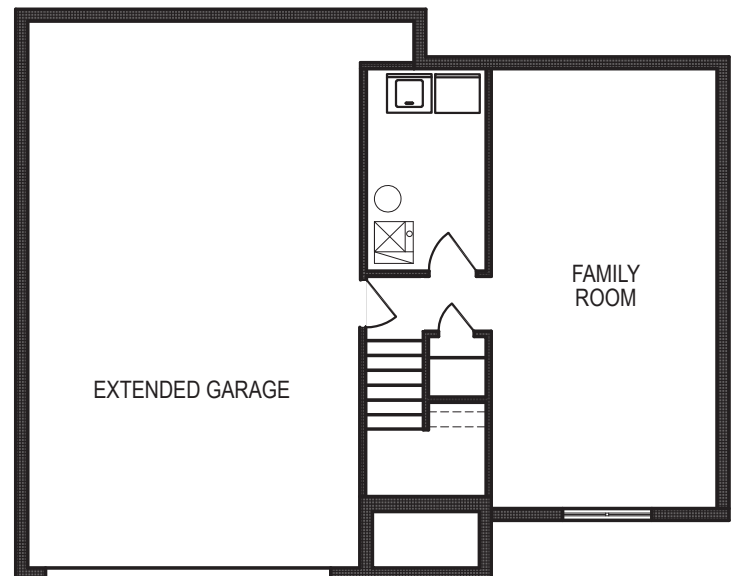

Linden

Multi-Level • 1537 sf

new
beginnings
A GREAT PLACE TO START

Yes! It's All Included!

- Homesite
- Linear Fireplace
- Open Kitchen with Eat In Island
- Deck
- Designer Lighting Package
- Finished Basement
- Expanded Garage