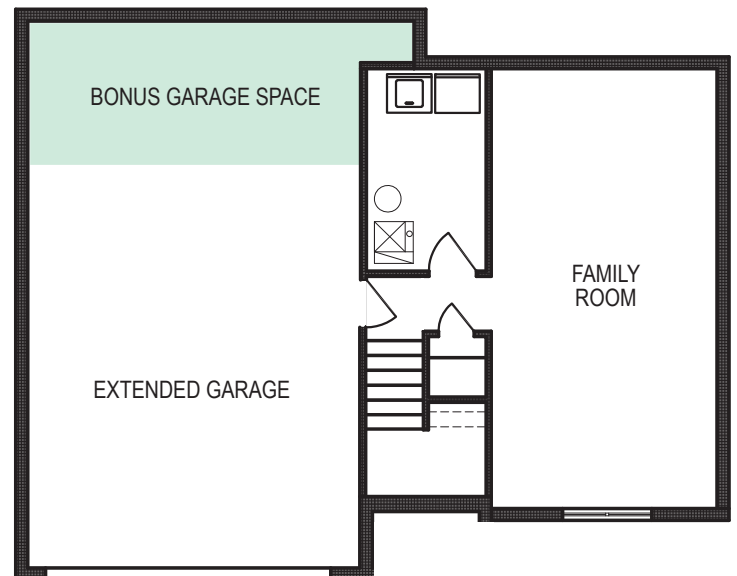

Linden

Multi-Level • 1537 sf

new
beginnings
A GREAT PLACE TO START

Yes! It's All Included!

- Homesite
- Linear Fireplace
- Open Kitchen with Eat In Island
- Deck
- Designer Lighting Package
- Finished Basement
- Expanded Garage
- Bonus Garage Space