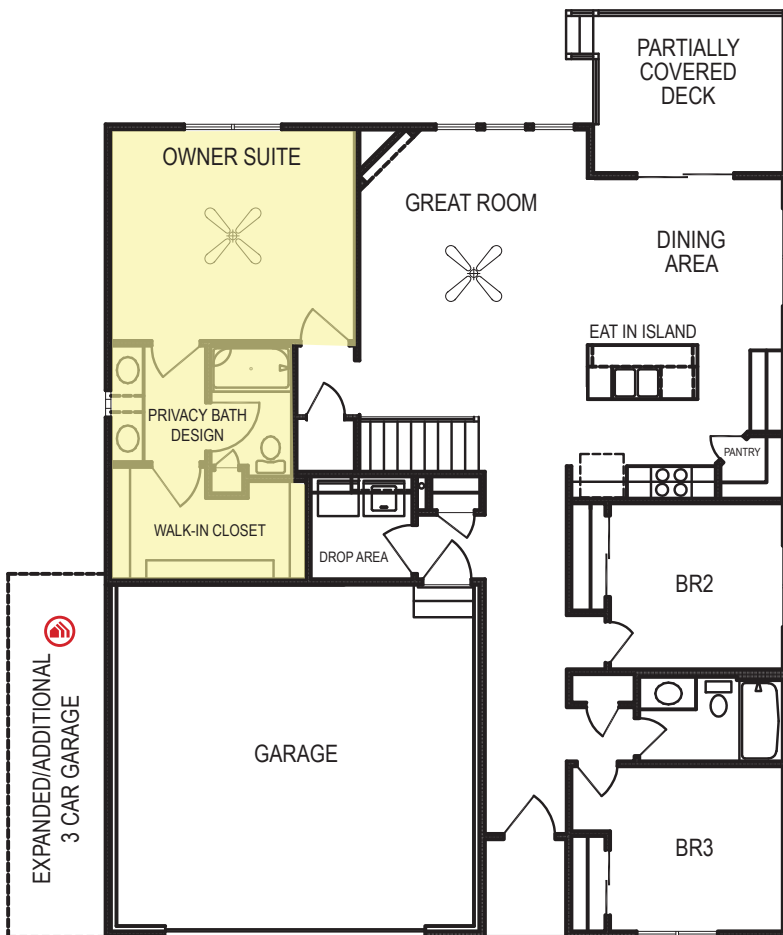

Concord

Ranch • 1533 sf

advantage™
YOUR NEXT MOVE

Yes! It's All Included!

- Homesite
- Linear Fireplace
- Open Kitchen with Eat In Island
- Partially Covered Deck
- Expanded Door Package
- Designer Lighting Package

Additional Features:

- Expanded Garage
- 3-Car Garage
- Walk Out Basement Package
- Finished Basement:
 - Rec Room
 - BR 4/Office
 - Finished Bathroom

CelebrityHomesOmaha.com

CELEBRITY
HOMES
Homes • Villas