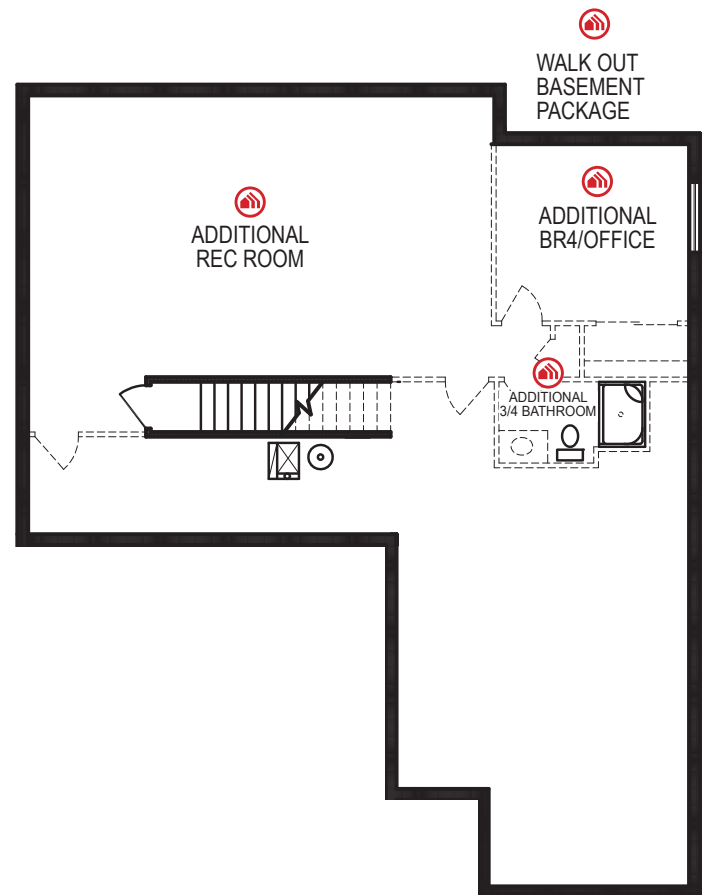

CelebrityHomesOmaha.com

CELEBRITY
HOMES
Homes • Villas

*Celebrity Homes Inc., 1997-present. Celebrity Homes reserves the right to make any changes to floor plan, price, specification or material changes for product improvement.