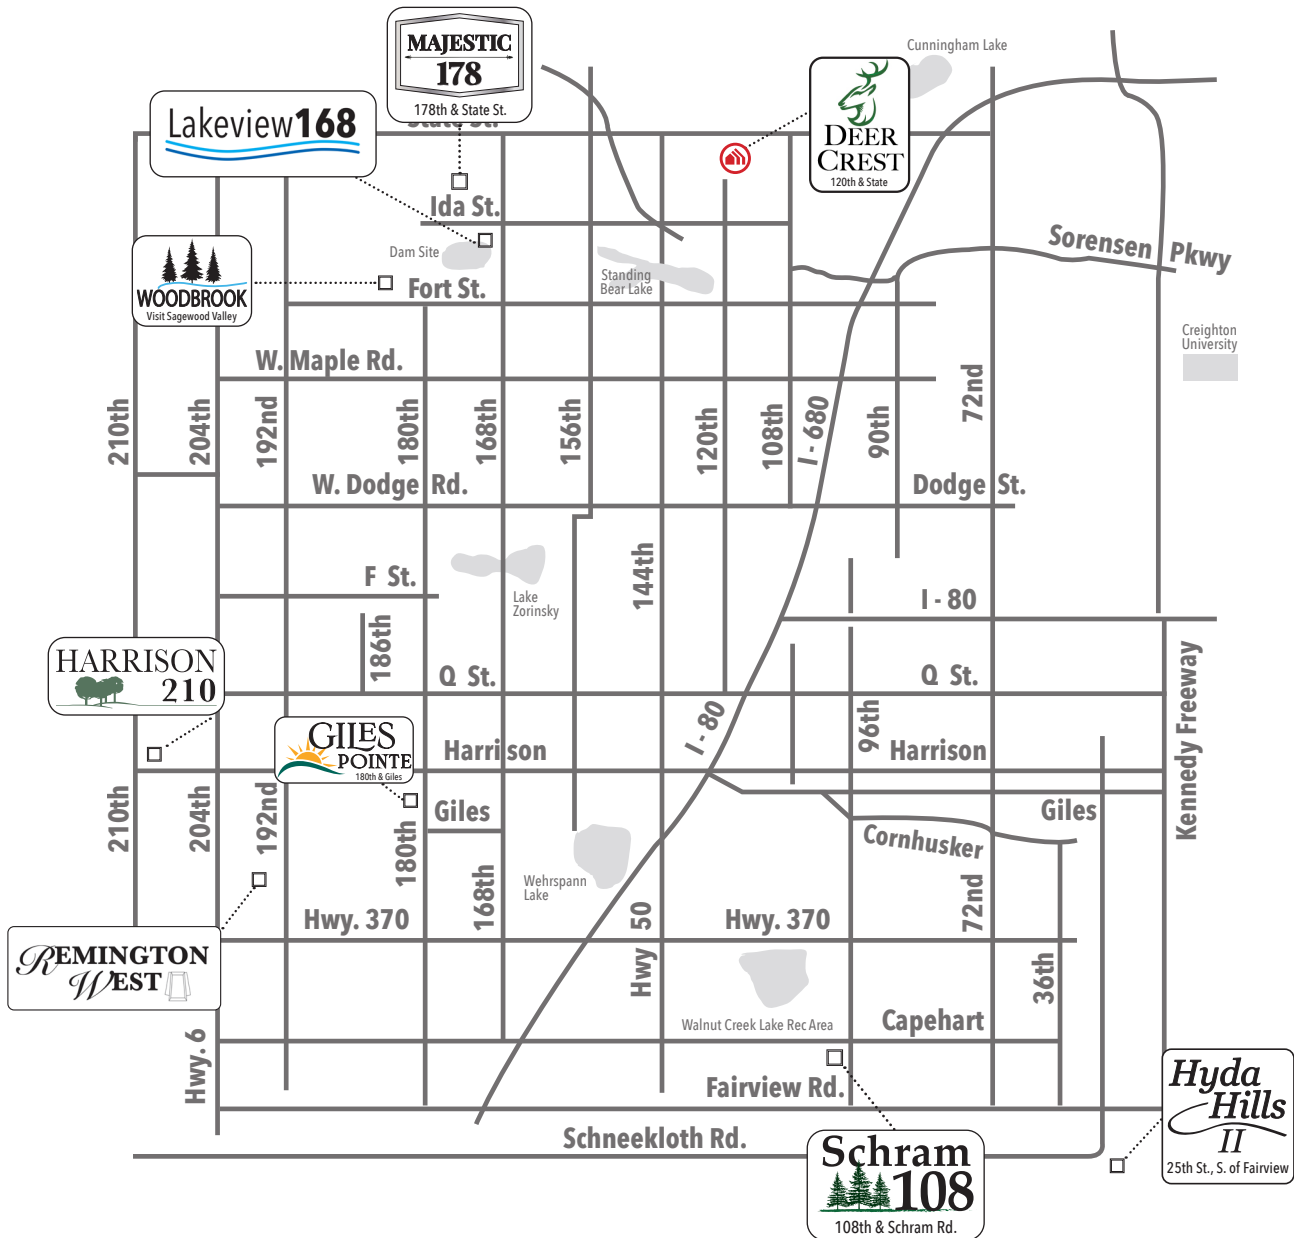

Available in these communities

Concord PV

Ranch • 1533 sq. ft.

advantage
YOUR NEXT MOVE

Indicates Model Home Location

Sales Information: 402-505-9000

CelebrityHomesOmaha.com

CELEBRITY HOMES
Homes • Villas • Townhomes