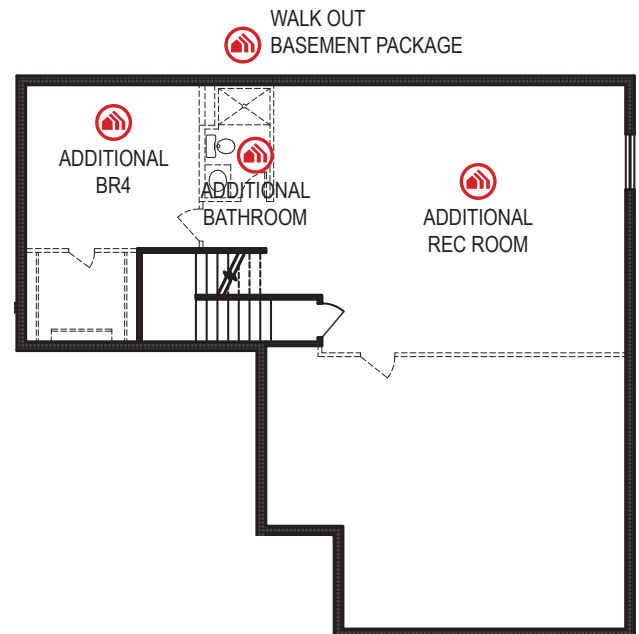

CelebrityHomesOmaha.com

CELEBRITY
HOMES
Homes • Villas

*Celebrity Homes Inc., 1997-present. Celebrity Homes reserves the right to make any changes to floor plan, price, specification or material changes for product improvement.