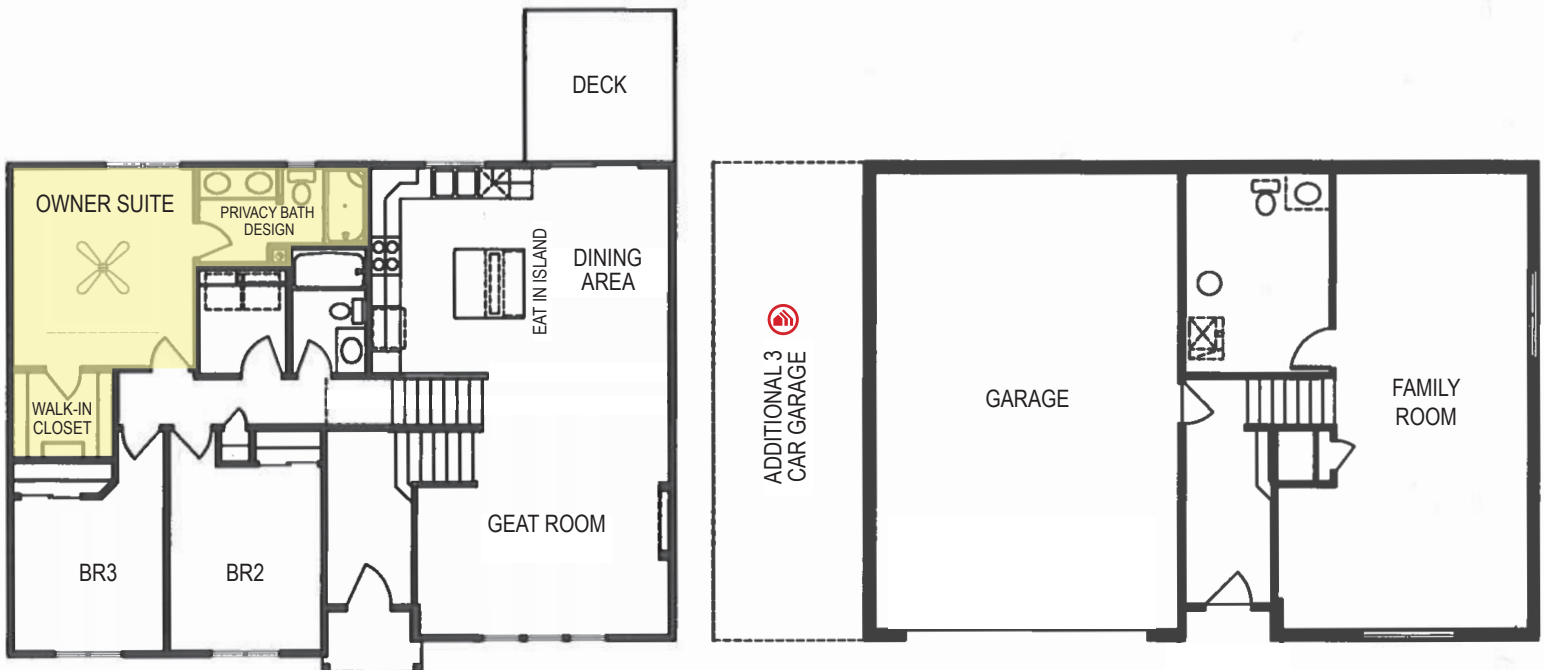

CelebrityHomesOmaha.com

**CELEBRITY
HOMES**
Homes • Villas

*Celebrity Homes Inc., 1997-present. Celebrity Homes reserves the right to make any changes to floor plan, price, specification or material changes for product improvement.