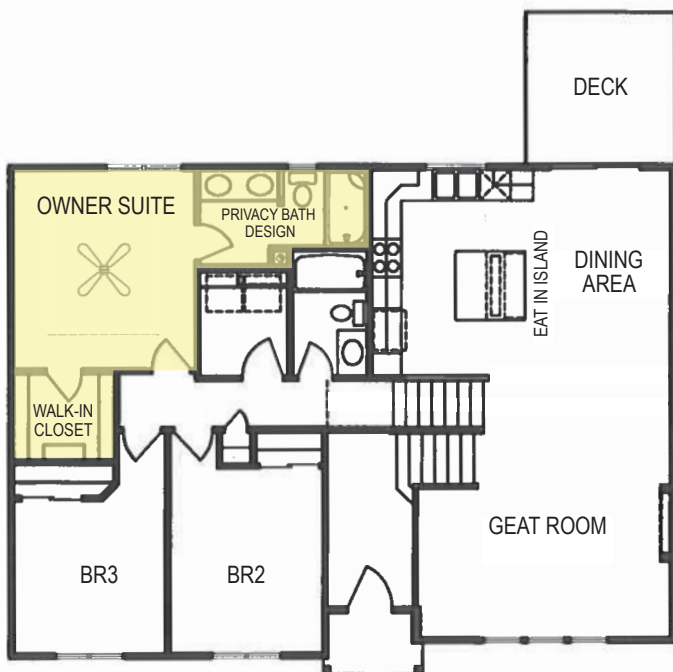

CelebrityHomesOmaha.com

**CELEBRITY
HOMES**
Homes • Villas

*Celebrity Homes Inc., 1997-present. Celebrity Homes reserves the right to make any changes to floor plan, price, specification or material changes for product improvement.