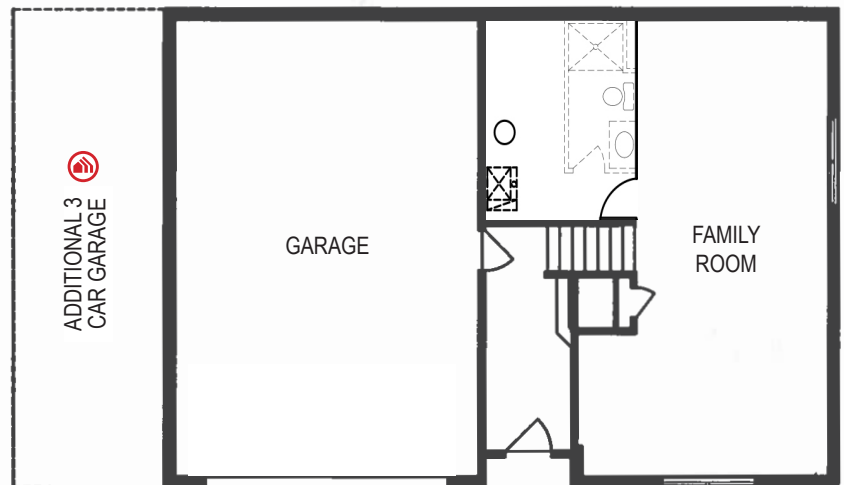

CelebrityHomesOmaha.com

**CELEBRITY
HOMES**
Homes • Villas

*Celebrity Homes Inc., 1997-present. Celebrity Homes reserves the right to make any changes to floor plan, price, specification or material changes for product improvement.