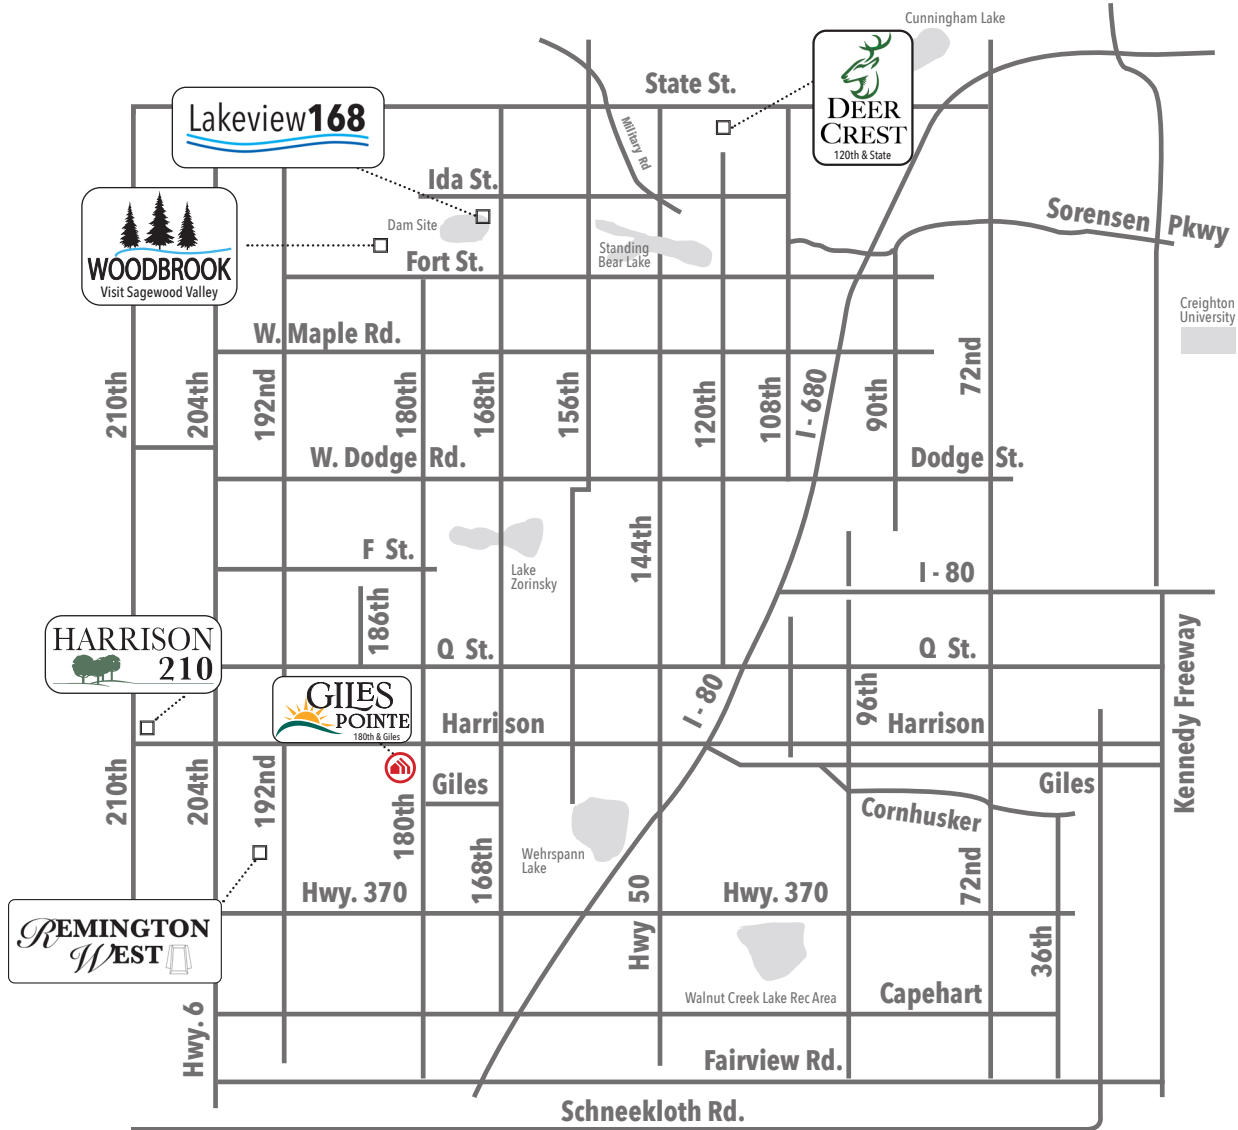

Available in these communities

# Austin PV

Multi Level • 1870 sq. ft.

advantage   
YOUR NEXT MOVE

Indicates Model Home Location

Sales Information: 402-505-9000

CelebrityHomesOmaha.com

**CELEBRITY**  
**HOMES**  
Homes • Villas • Townhomes