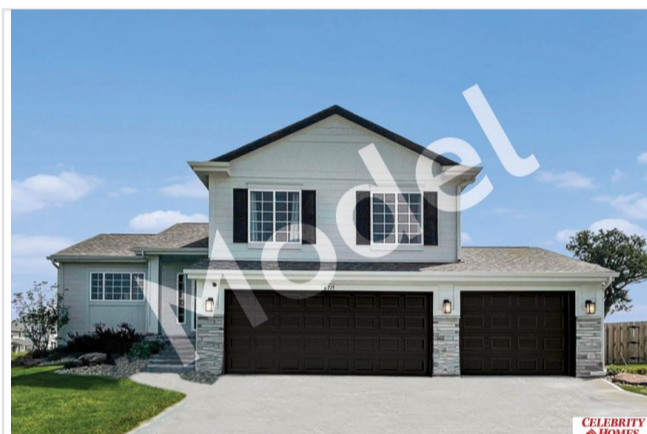

6715 S 210 Avenue,
Elkhorn, Ne 68022

1986 sq. ft.

Subdivision: Harrison 210

Floorplan: Weston

Bedrooms: 3

Baths: 3

Price: $360,900