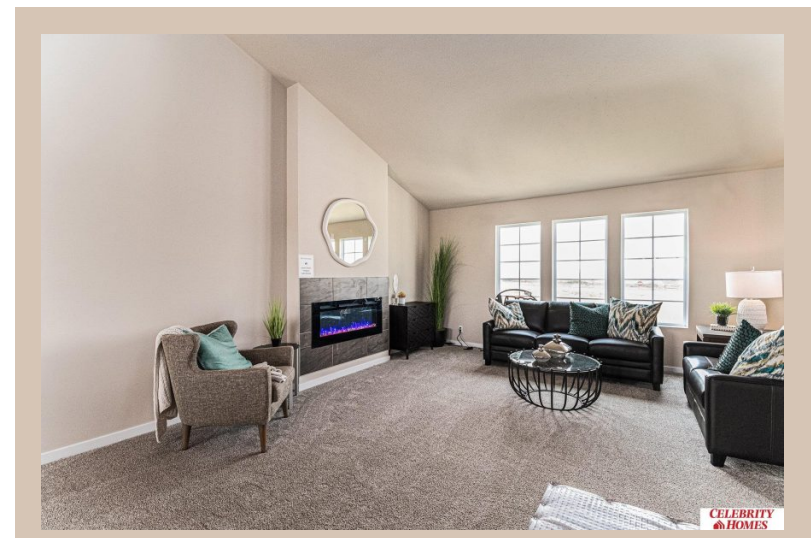

8242 N 175 Street, Bennington, Ne 68007

Details

Price : 347900

Style : Multi-Level

Floorplan : Austin

Communities : Majestic 178

Bedrooms : 3

Baths : 2

Sq Footage : 1870

Included : Welcome to The Austin by Celebrity Homes. A Grand Foyer welcomes you to this truly Open and Spacious Design. Once on the main floor, the Gathering Room is sure to impress with its' high ceilings and Electric Linear Fireplace. An Eat-In Island Kitchen with Dining Area is perfect for any size growing family. Need to entertain or just relax, the finished lower level is just PERFECT! And the additional daylight windows are the magic touch. A "Hidden Gem" of the Austin is its' upper level Laundry Room, close to bedrooms! Owner's Suite is appointed with a walk-in closet, ¾ Bath with a Dual Vanity. Features of this 3 Bedroom, 2 Bath Home Include: Oversized 2 Car Garage with a Garage Door Opener, Refrigerator, Washer/Dryer Package, Quartz Countertops, Luxury Vinyl Panel Flooring (LVP) Package, Sprinkler System, Extended 2-10 Warranty Program, ½ Bath Rough-In, Professionally Installed Blinds, & that's just the start!(Pictures of Model Home) Price may reflect promotional offer

Estimate Completion : 30 Days

School District : Bennington

Directions : From 168th & Ida, Head West to 186th St. Turn North to State St. Head East to 178th. Turn into Community. Visit Model Homes for Community Map and access to homes.