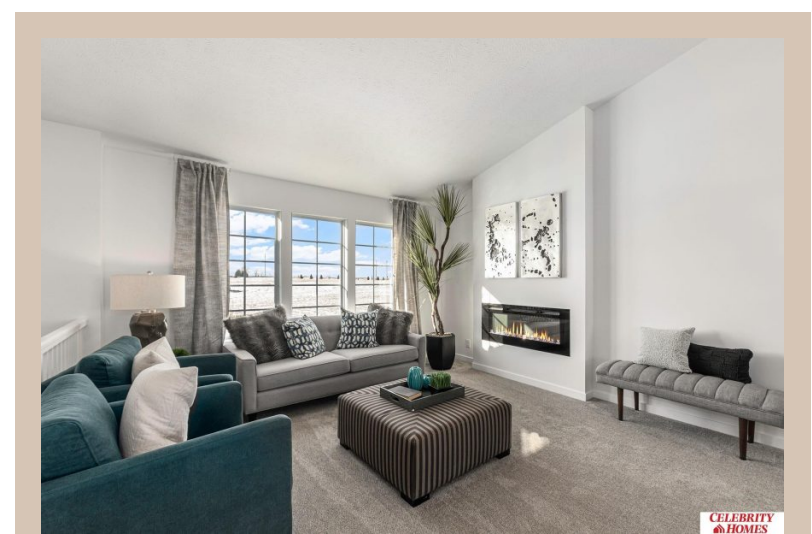

8238 N 175 Street, Bennington, Ne 68007

Details

Price : 319900

Style : Multi-Level

Floorplan : Vista

Communities : Majestic 178

Bedrooms : 3

Baths : 2

Sq Footage : 1621

Included : Welcome to The Vista by Celebrity Homes.

This Open Design begins with a large Gathering Room shared with a spacious Eat-In Island Kitchen. The Gathering Room is perfect for entertaining or just relaxing with its' Electric Linear Fireplace. Need a little more space? The finished lower level is just perfect! Owner's Suite is appointed with 2 walk-in closets, ¾ Bath with a Dual Vanity. Features of this 3 Bedroom, 2 Bath Home Include: Oversized 2 Car Garage with a Garage Door Opener, Refrigerator, Washer/Dryer Package, Quartz Countertops, Luxury Vinyl Panel Flooring (LVP) Package, Sprinkler System, Extended 2-10 Warranty Program, Professionally Installed Blinds, and that's just the start! (Pictures of Model Home) Price may reflect promotional discounts, if applicable

Estimate Completion : 180 Days

School District : Bennington

Directions : From 168th & Ida, Head West to 186th St. Turn North to State St. Head East to 178th. Turn into Community. Visit Model Homes for Community Map and access to homes.