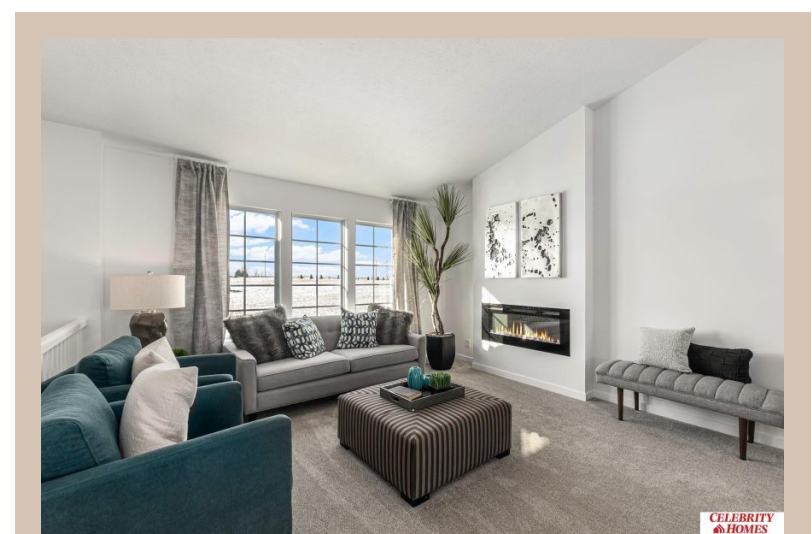

8218 N 174 Avenue, Bennington, Ne 68007

Details

Price : 331400

Style : Multi-Level

Floorplan : Vista

Communities : Majestic 178

Bedrooms : 3

Baths : 2

Sq Footage : 1621

Included : Welcome to The Vista by Celebrity Homes.

This Open Design begins with a large Gathering Room shared with a spacious Eat-In Island Kitchen. The Gathering Room is perfect for entertaining or just relaxing with its' Electric Linear Fireplace. Need a little more space? The finished lower level is just perfect! Owner's Suite is appointed with 2 walk-in closets, ¾ Bath with a Dual Vanity. Features of this 3 Bedroom, 2 Bath Home Include: Oversized 2 Car Garage with a Garage Door Opener, Refrigerator, Washer/Dryer Package, Quartz Countertops, Luxury Vinyl Panel Flooring (LVP) Package, Sprinkler System, Extended 2-10 Warranty Program, Professionally Installed Blinds, and that's just the start! (Pictures of Model Home) Price may reflect promotional discounts, if applicable