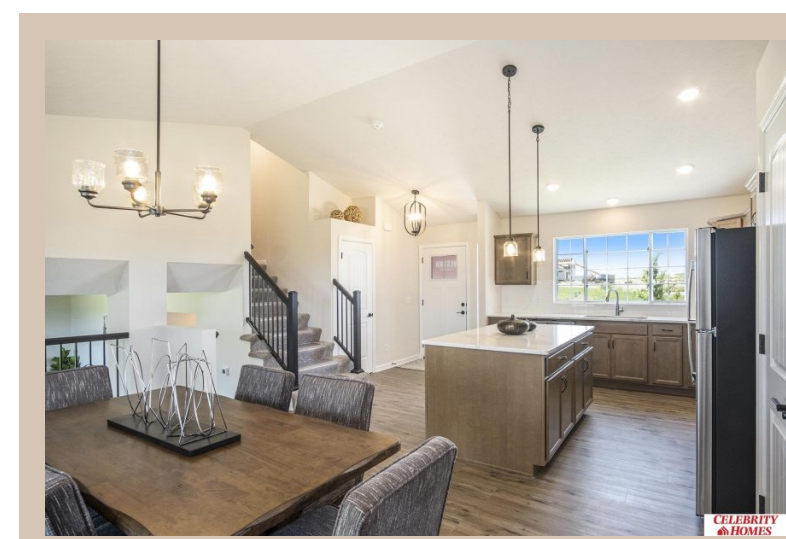

5322 Sheridan Road, Papillion, Ne 68133

Details

Price : 366926

Style : Multi-Level

Floorplan : Weston

Communities : Lions Gate

Bedrooms : 3

Baths : 3

Sq Footage : 1986

Included : Welcome to The Weston by Celebrity Homes. Think SPACIOUS when you think The Weston. You don't need to look at the square footage to tell you that this New Home has plenty of space. Starting with the Large Eat In Island Kitchen and Dining Area. A few steps away is the Gathering Room which is sure to impress with its' Electric Linear Fireplace. Need to entertain or just relax? The finished lower level is just PERFECT! A "Hidden Gem" of the Weston is its' upper level Laundry Room.. near all the bedrooms! Large Owner's Suite is appointed with a walk-in closet, ¾ Bath with a Dual Vanity. Features of this 3 Bedroom, 3 Bath Home Include: 2 Car Garage with a Garage Door Opener, Refrigerator, Washer/Dryer Package, Quartz Countertops, Luxury Vinyl Panel Flooring (LVP) Package, Sprinkler System, Extended 2-10 Warranty Program, Professionally Installed Blinds, and that's just the start! (Pictures of Model Home) Price may reflect promotional discounts, if applicable

Estimate Completion : 30 Days

School District : Bellevue

Directions : From Capehart Rd & South 48th Street, head south on South 48th Street. Travel to Helwig Ave. Head west into Lions Gate. Visit model homes at Schram 108 (108th & Schram Rd) for access to homes and Community Map