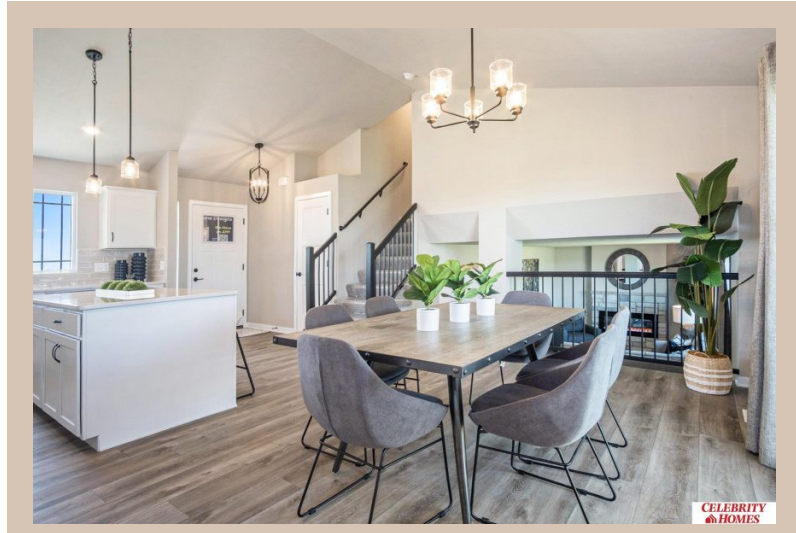

17019 Newport Avenue, Omaha, Ne 68116

Details

Price : 360400

Style : Multi-Level

Floorplan : Weston

Communities : Lakeview 168

Bedrooms : 3

Baths : 3

Sq Footage : 1986

Included : Welcome to The Weston by Celebrity Homes. Think SPACIOUS when you think The Weston. You don't need to look at the square footage to tell you that this New Home has plenty of space. Starting with the Large Eat In Island Kitchen and Dining Area. A few steps away is the Gathering Room which is sure to impress with its' Electric Linear Fireplace. Need to entertain or just relax? The finished lower level is just PERFECT! A "Hidden Gem" of the Weston is its' upper level Laundry Room.. near all the bedrooms! Large Owner's Suite is appointed with a walk-in closet, ¾ Bath with a Dual Vanity. Features of this 3 Bedroom, 3 Bath Home Include: 2 Car Garage with a Garage Door Opener, Refrigerator, Washer/Dryer Package, Quartz Countertops, Luxury Vinyl Panel Flooring (LVP) Package, Sprinkler System, Extended 2-10 Warranty Program, Professionally Installed Blinds, and that's just the start! (Pictures of Model Home) Price may reflect promotional discounts, if applicable

Estimate Completion : 30 Days

School District : Bennington

Directions : From 168th & Ida St, Head South to Reddick. Turn right (West) into community. Visit models for access to homes and Community Map.