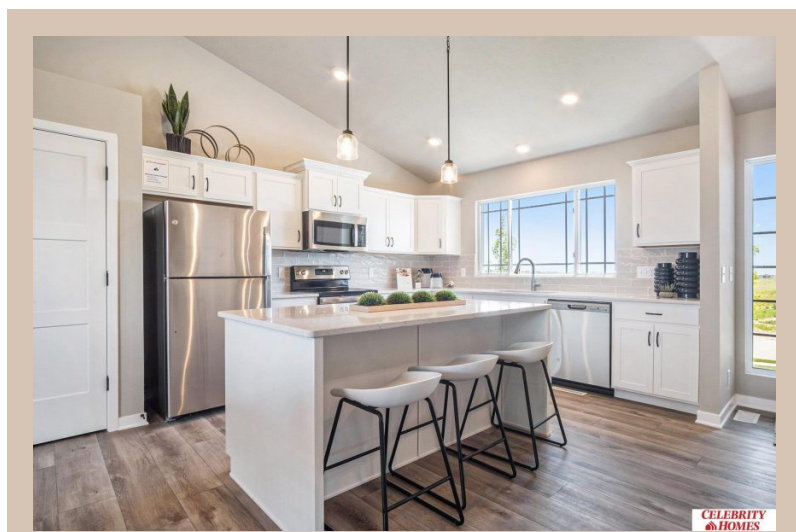

17019 Newport Avenue, Omaha, Ne 68116

Details

Price : 360400

Style : Multi-Level

Floorplan : Weston

Communities : Lakeview 168

Bedrooms : 3

Baths : 3

Sq Footage : 1986

Included : Welcome to The Weston by Celebrity Homes. Think SPACIOUS when you think The Weston. You don't need to look at the square footage to tell you that this New Home has plenty of space. Starting with the Large Eat In Island Kitchen and Dining Area. A few steps away is the Gathering Room which is sure to impress with its' Electric Linear Fireplace. Need to entertain or just relax? The finished lower level is just PERFECT! A "Hidden Gem" of the Weston is its' upper level Laundry Room.. near all the bedrooms! Large Owner's Suite is appointed with a walk-in closet, ¾ Bath with a Dual Vanity. Features of this 3 Bedroom, 3 Bath Home Include: 2 Car Garage with a Garage Door Opener, Refrigerator, Washer/Dryer Package, Quartz Countertops, Luxury Vinyl Panel Flooring (LVP) Package, Sprinkler System, Extended 2-10 Warranty Program, Professionally Installed Blinds, and that's just the start! (Pictures of Model Home) Price may reflect promotional discounts, if applicable

Estimate Completion : 30 Days

School District : Bennington

Directions : From 168th & Ida St, Head South to Reddick. Turn right (West) into community. Visit models for access to homes and Community Map.