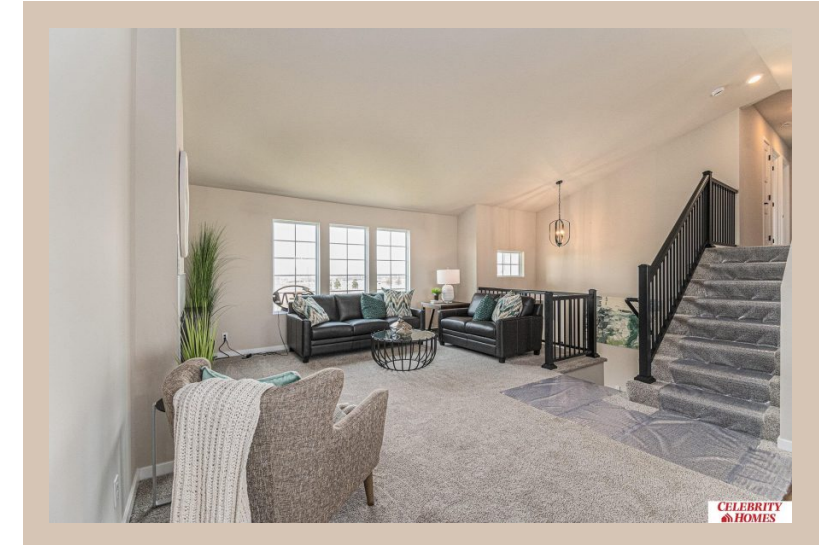

14901 S 17 Street, Bellevue, Ne 68123

Details

Price : 364400

Style : Multi-Level

Floorplan : Austin

Communities : Hyda Hills 2

Bedrooms : 3

Baths : 2

Sq Footage : 1870

Included : Welcome to The Austin by Celebrity Homes. A Grand Foyer welcomes you to this truly Open and Spacious Design. Once on the main floor, the Gathering Room is sure to impress with its' high ceilings and Electric Linear Fireplace. An Eat-In Island Kitchen with Dining Area is perfect for any size growing family. Need to entertain or just relax, the finished lower level is just PERFECT! And the additional daylight windows are the magic touch. A "Hidden Gem" of the Austin is its' upper level Laundry Room, close to bedrooms! Owner's Suite is appointed with a walk-in closet, ¾ Bath with a Dual Vanity. Features of this 3 Bedroom, 2 Bath Home Include: Oversized 2 Car Garage with a Garage Door Opener, Refrigerator, Washer/Dryer Package, Quartz Countertops, Luxury Vinyl Panel Flooring (LVP) Package, Sprinkler System, Extended 2-10 Warranty Program, ½ Bath Rough-In, Professionally Installed Blinds, and that's just the start!(Pictures of Model Home) Price may reflect promotional discounts