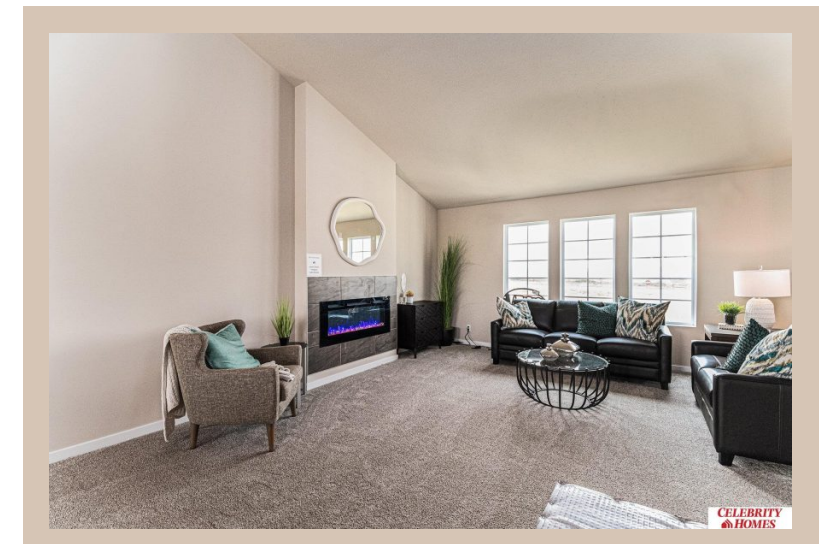

14901 S 17 Street, Bellevue, Ne 68123

Details

Price : 364400

Style : Multi-Level

Floorplan : Austin

Communities : Hyda Hills 2

Bedrooms : 3

Baths : 2

Sq Footage : 1870

Included : Welcome to The Austin by Celebrity Homes. A Grand Foyer welcomes you to this truly Open and Spacious Design. Once on the main floor, the Gathering Room is sure to impress with its' high ceilings and Electric Linear Fireplace. An Eat-In Island Kitchen with Dining Area is perfect for any size growing family. Need to entertain or just relax, the finished lower level is just PERFECT! And the additional daylight windows are the magic touch. A "Hidden Gem" of the Austin is its' upper level Laundry Room, close to bedrooms! Owner's Suite is appointed with a walk-in closet, ¾ Bath with a Dual Vanity. Features of this 3 Bedroom, 2 Bath Home Include: Oversized 2 Car Garage with a Garage Door Opener, Refrigerator, Washer/Dryer Package, Quartz Countertops, Luxury Vinyl Panel Flooring (LVP) Package, Sprinkler System, Extended 2-10 Warranty Program, ½ Bath Rough-In, Professionally Installed Blinds, and that's just the start!(Pictures of Model Home) Price may reflect promotional discounts