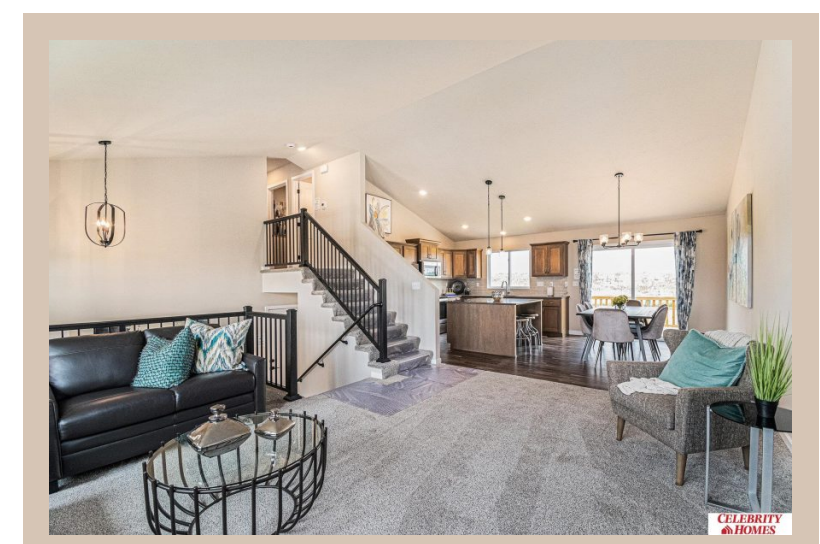

14901 S 17 Street, Bellevue, Ne 68123

Details

Price : 364400

Style : Multi-Level

Floorplan : Austin

Communities : Hyda Hills 2

Bedrooms : 3

Baths : 2

Sq Footage : 1870

Included : Welcome to The Austin by Celebrity Homes. A Grand Foyer welcomes you to this truly Open and Spacious Design. Once on the main floor, the Gathering Room is sure to impress with its' high ceilings and Electric Linear Fireplace. An Eat-In Island Kitchen with Dining Area is perfect for any size growing family. Need to entertain or just relax, the finished lower level is just PERFECT! And the additional daylight windows are the magic touch. A "Hidden Gem" of the Austin is its' upper level Laundry Room, close to bedrooms! Owner's Suite is appointed with a walk-in closet, ¾ Bath with a Dual Vanity. Features of this 3 Bedroom, 2 Bath Home Include: Oversized 2 Car Garage with a Garage Door Opener, Refrigerator, Washer/Dryer Package, Quartz Countertops, Luxury Vinyl Panel Flooring (LVP) Package, Sprinkler System, Extended 2-10 Warranty Program, ½ Bath Rough-In, Professionally Installed Blinds, and that's just the start!(Pictures of Model Home) Price may reflect promotional discounts