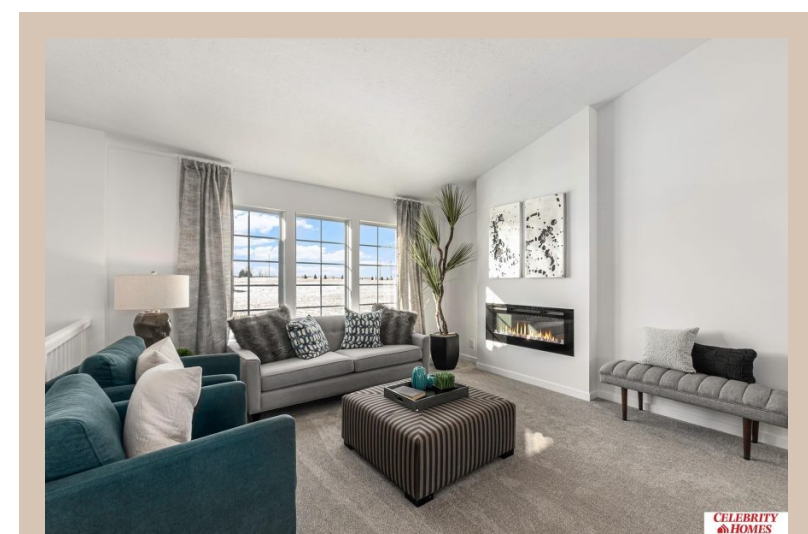

14712 S 18 Street, Bellevue, Ne 68123

Details

Price : 332900

Style : Multi-Level

Floorplan : Vista

Communities : Hyda Hills li

Bedrooms : 3

Baths : 2

Sq Footage : 1621

Included : Welcome to The Vista by Celebrity Homes.

This Open Design begins with a large Gathering Room shared with a spacious Eat-In Island Kitchen. The Gathering Room is perfect for entertaining or just relaxing with its' Electric Linear Fireplace. Need a little more space? The finished lower level is just perfect! Owner's Suite is appointed with 2 walk-in closets, ¾ Bath with a Dual Vanity. Features of this 3 Bedroom, 2 Bath Home Include: Oversized 2 Car Garage with a Garage Door Opener, Refrigerator, Washer/Dryer Package, Quartz Countertops, Luxury Vinyl Panel Flooring (LVP) Package, Sprinkler System, Extended 2-10 Warranty Program, Professionally Installed Blinds, and that's just the start! (Pictures of Model Home) Price may reflect promotional discounts, if applicable